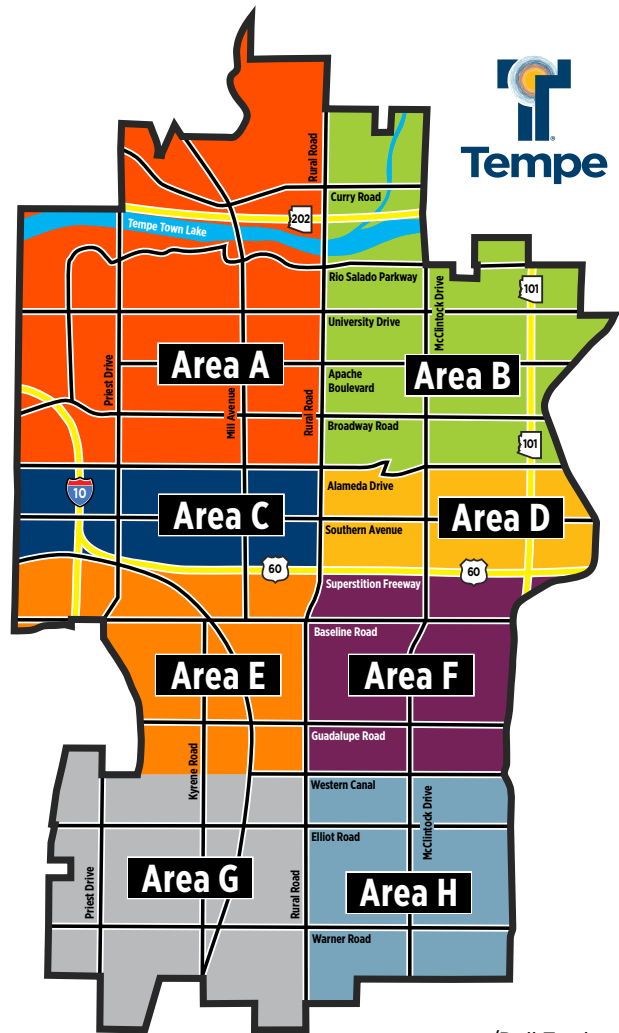

A	Jan. 30-Feb. 2	E	Jan. 2-5
	April 3-6		Feb. 27-March 2
	June 5-8		May 1-4
	Aug. 7-10		July 3-6
	Oct. 9-12		Sept. 4-7
B	Dec. 11-14	F	Nov. 6-9
	Feb. 6-9		Jan. 9-12
	April 10-13		March 6-9
	June 12-15		May 8-11
	Aug. 14-17		July 10-13
C	Oct. 16-19	G	Sept. 11-14
	Dec. 18-21		Nov. 13-16
	Feb. 13-16		Jan. 16-19
	April 17-20		March 20-23
	June 19-22		May 22-25
D	Aug. 21-24	H	July 24-27
	Oct. 23-26		Sept. 25-28
	Dec. 25-28		Nov. 27-30
	Feb. 20-23		Jan. 23-26
	April 24-27		March 27-30
	June 26-29		May 29-June 1
	Aug. 28-31		July 31-Aug. 3
	Oct. 30-Nov. 2		Oct. 2-5
			Dec. 4-7

For curbside collection, place all items on your property along the sidewalk curb. Do not block the sidewalk. For alley collection, place all items in the alley along your fence line.

Recycle paint, appliances, electronics and other household products that should not be disposed of in your trash or recycling bin at the Household Products Collection Center (HPCC) at 1320 E. University Drive. Visit tempe.gov/HPCC for information.