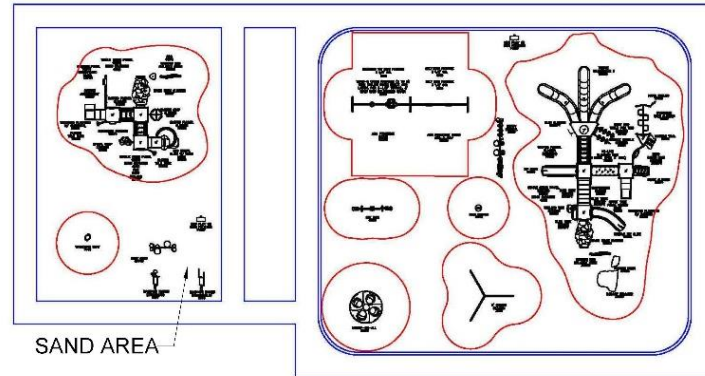

Optimist Park Improvements

- Two new 20' x 20' picnic ramadas
- Renovated playground
- Play area rubberized surface
- New sidewalks, lighting, landscape, and trees

• New Picnic Ramada Locations

OPTIMIST PARK SITE PLAN AND RAMADA LAYOUT LOCATIONS

Playground Layout Selection: OPTION A

Playground Layout Selection: OPTION B

● Playground Layout Selection: OPTION C

Playground Layout Selection: OPTION D

How do I give my input?

Visit:

tempe.gov/ParkUpdates