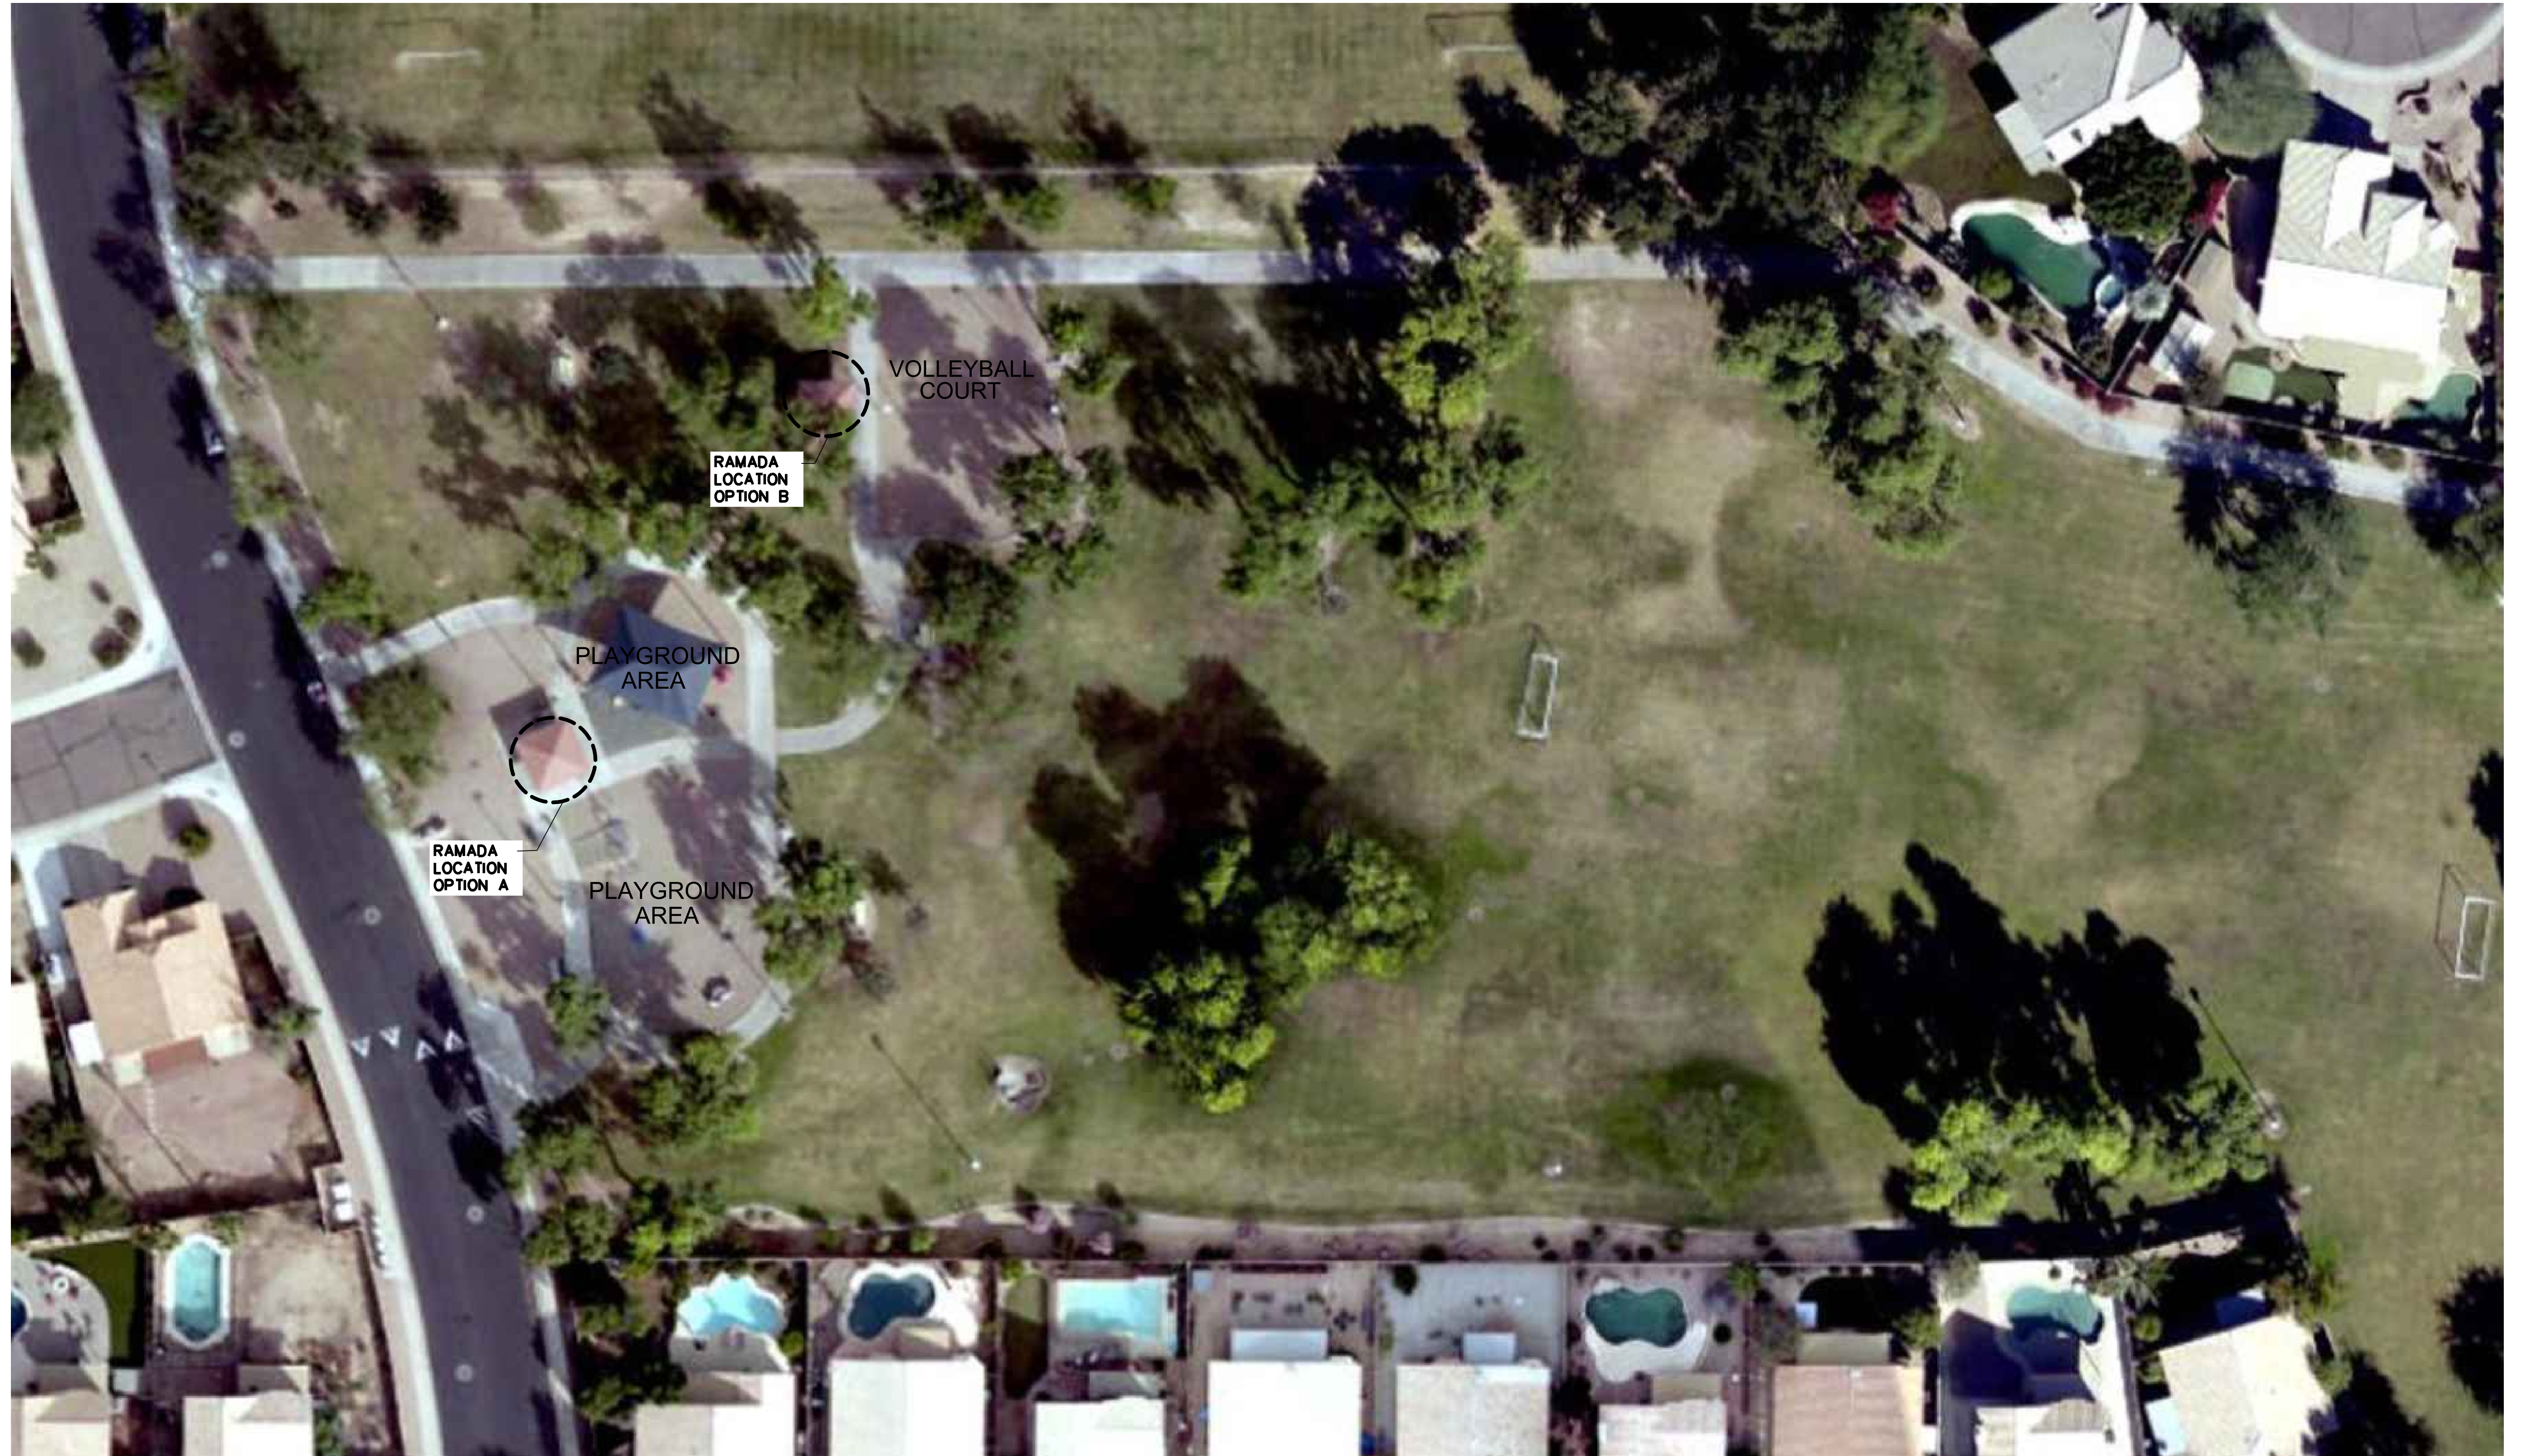

CAMPBELL PARK SITE PLAN

NORTH

CAMPBELL PARK RAMADA LOCATION OPTIONS

RAMADA LOCATION OPTION A

RAMADA LOCATION OPTION B

CAMPBELL PARK RAMADA LOCATION OPTIONS

METAL POST FINISH

SCORED CMU BLOCK FINISH

PLAY STRUCTURE 2-5 YEAR OLD (TRADITIONAL)

PLAY STRUCTURE 2-5 YEAR OLD (MODERN)

PLAY STRUCTURE 5-12 YEAR OLD (TRADITIONAL)

PLAY STRUCTURE 5-12 YEAR OLD (MODERN)

TIRE SWING

ARCH SWINGS

TODDLER SWING

EXPRESSIONS SWING