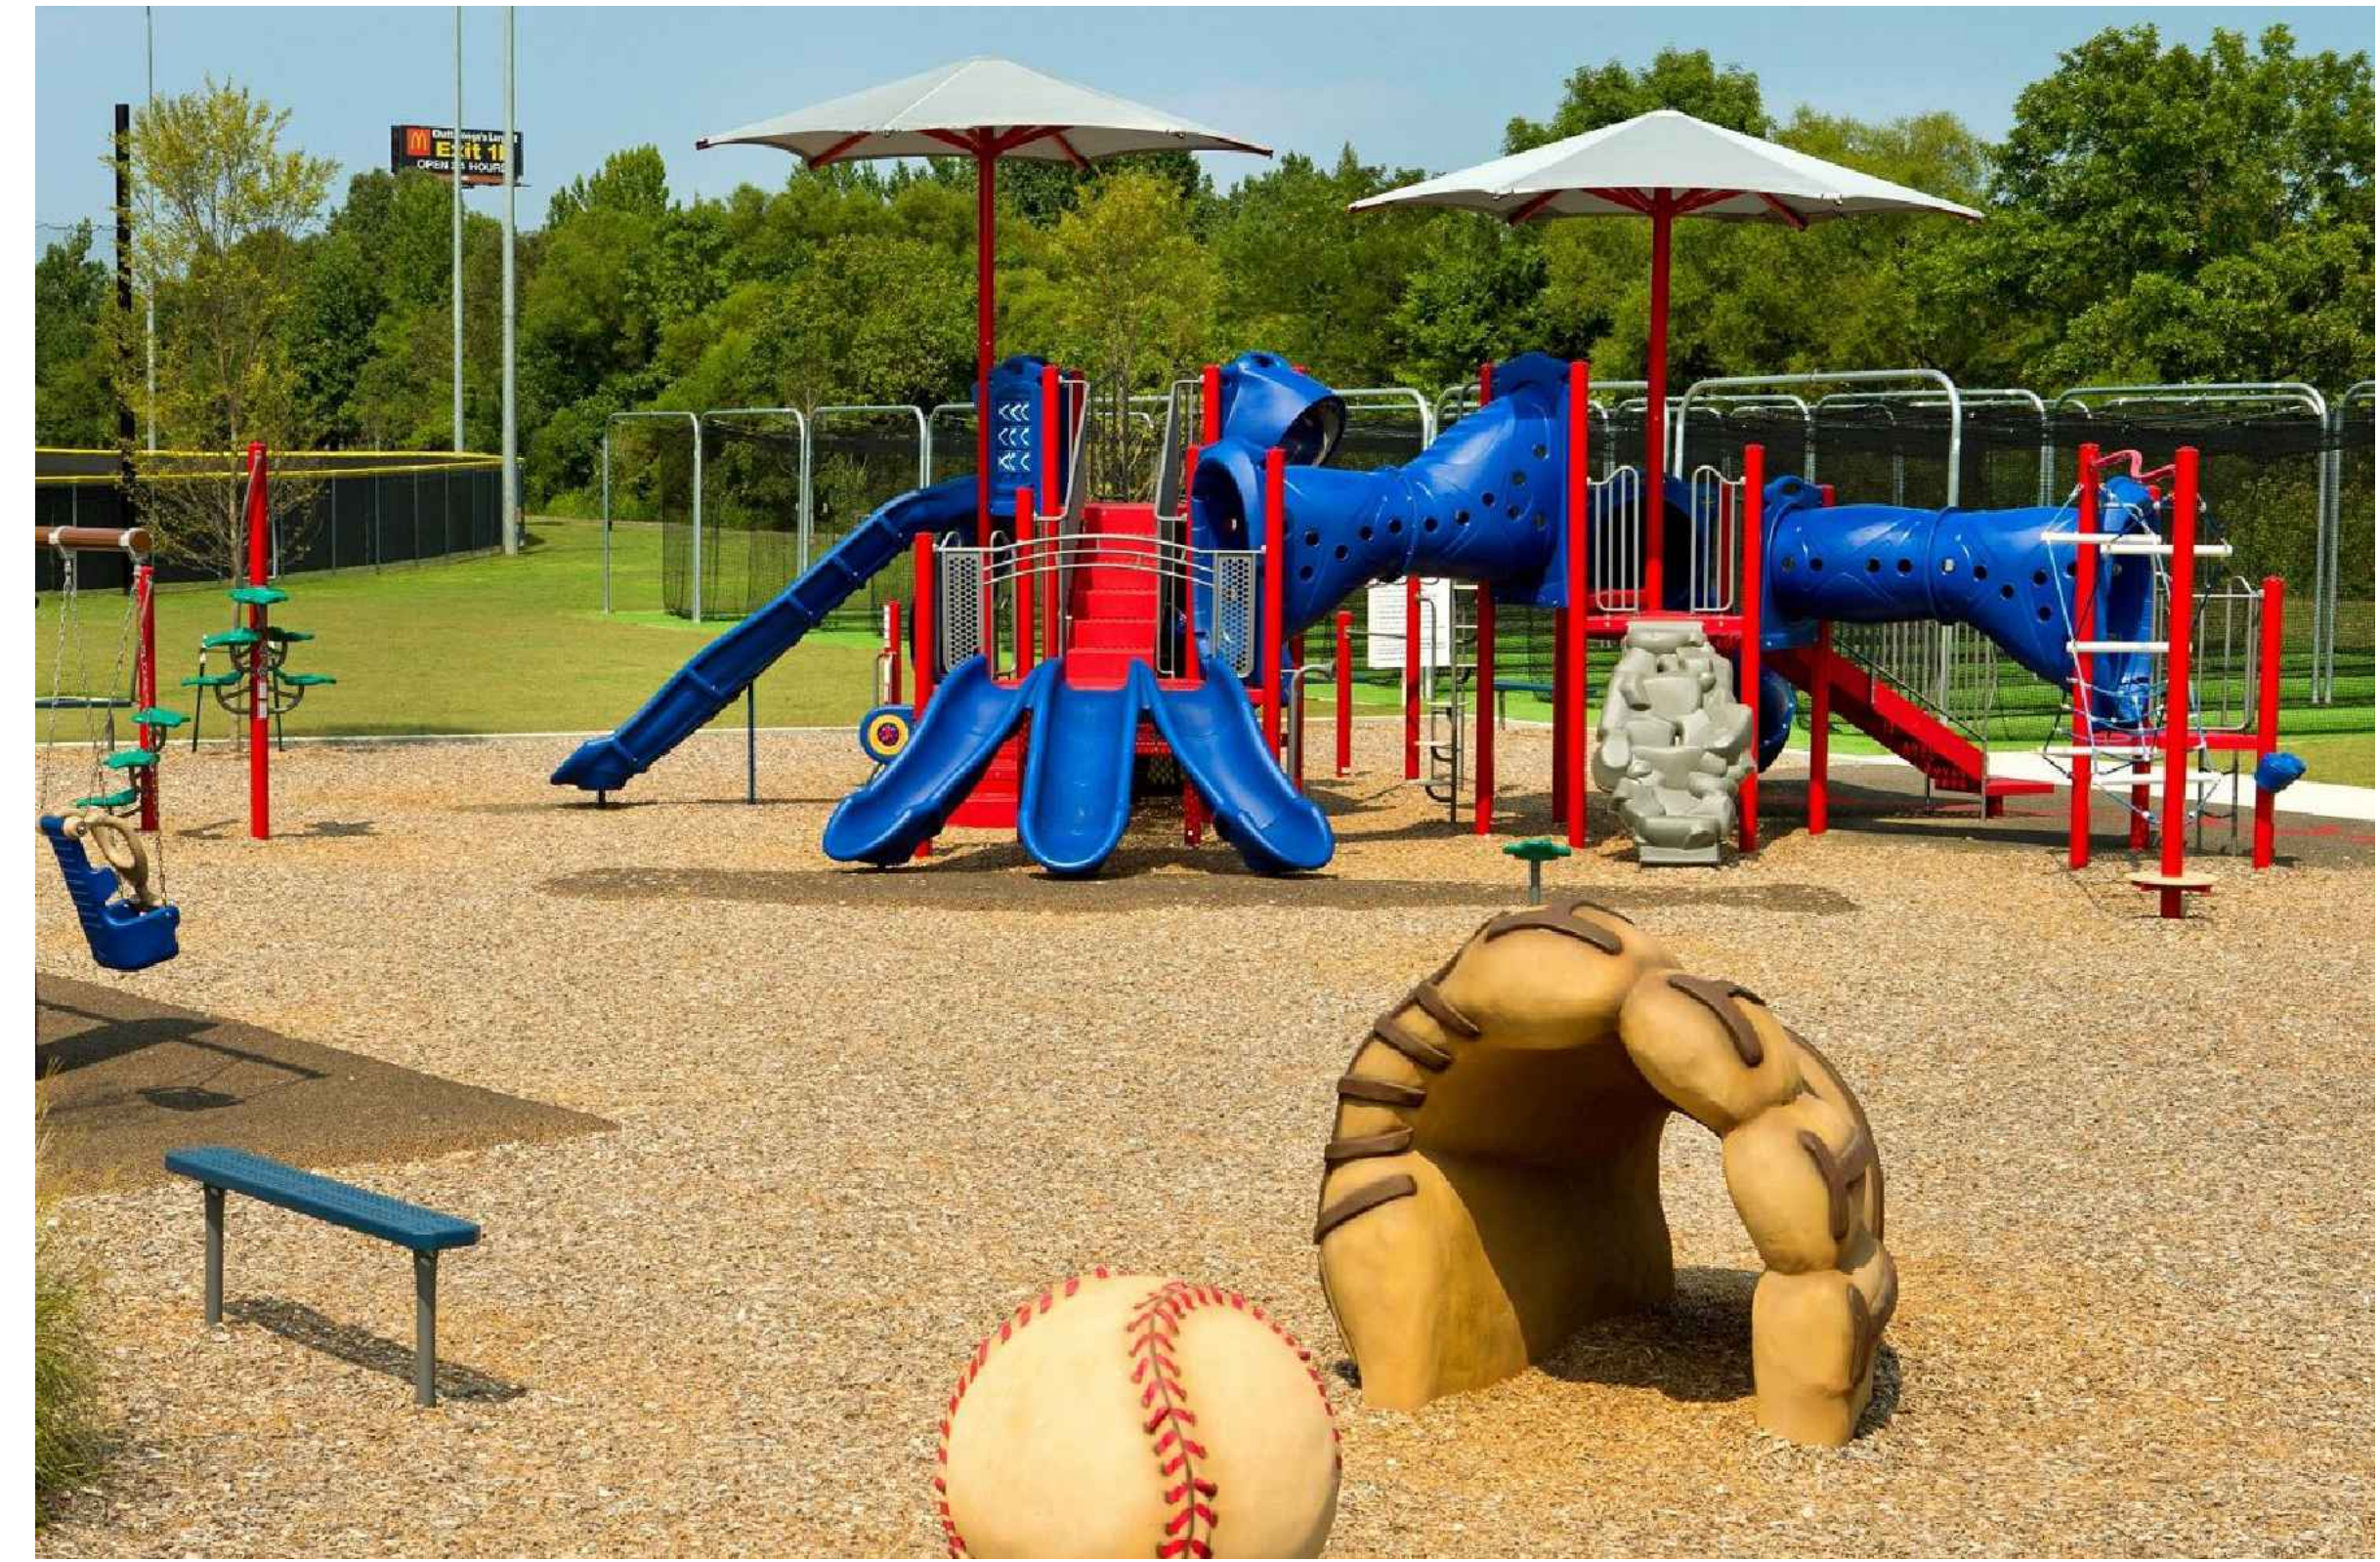

NOTCHED CMU BLOCK FINISH

STONE VENEER FINISH

PICNIC RAMADA FINISH OPTIONS

NAUTICAL THEME

SPORTS THEME

NATURE THEME

NO THEME

PLAYGROUND THEME OPTIONS

PLAY STRUCTURE 2-5 YEAR OLD (TRADITIONAL)

PLAY STRUCTURE 2-5 YEAR OLD (MODERN)

PLAY STRUCTURE 5-12 YEAR OLD (TRADITIONAL)

PLAY STRUCTURE 5-12 YEAR OLD (MODERN)

TIRE SWING

ARCH SWINGS

TODDLER SWING

EXPRESSIONS SWING

GROUP SWING

TRACK RIDE

ORBITRON

VORTEX SPINNER

SPINNER BOWL

SPINTASTIC

COZY COCOON

COMET SPINNER

HORSESHOE COURT

GAME TABLE

GROUP SPINNER

SPRING RIDER

OMNI SPIN

REVO

SEESAW

PLAYGROUND EQUIPMENT