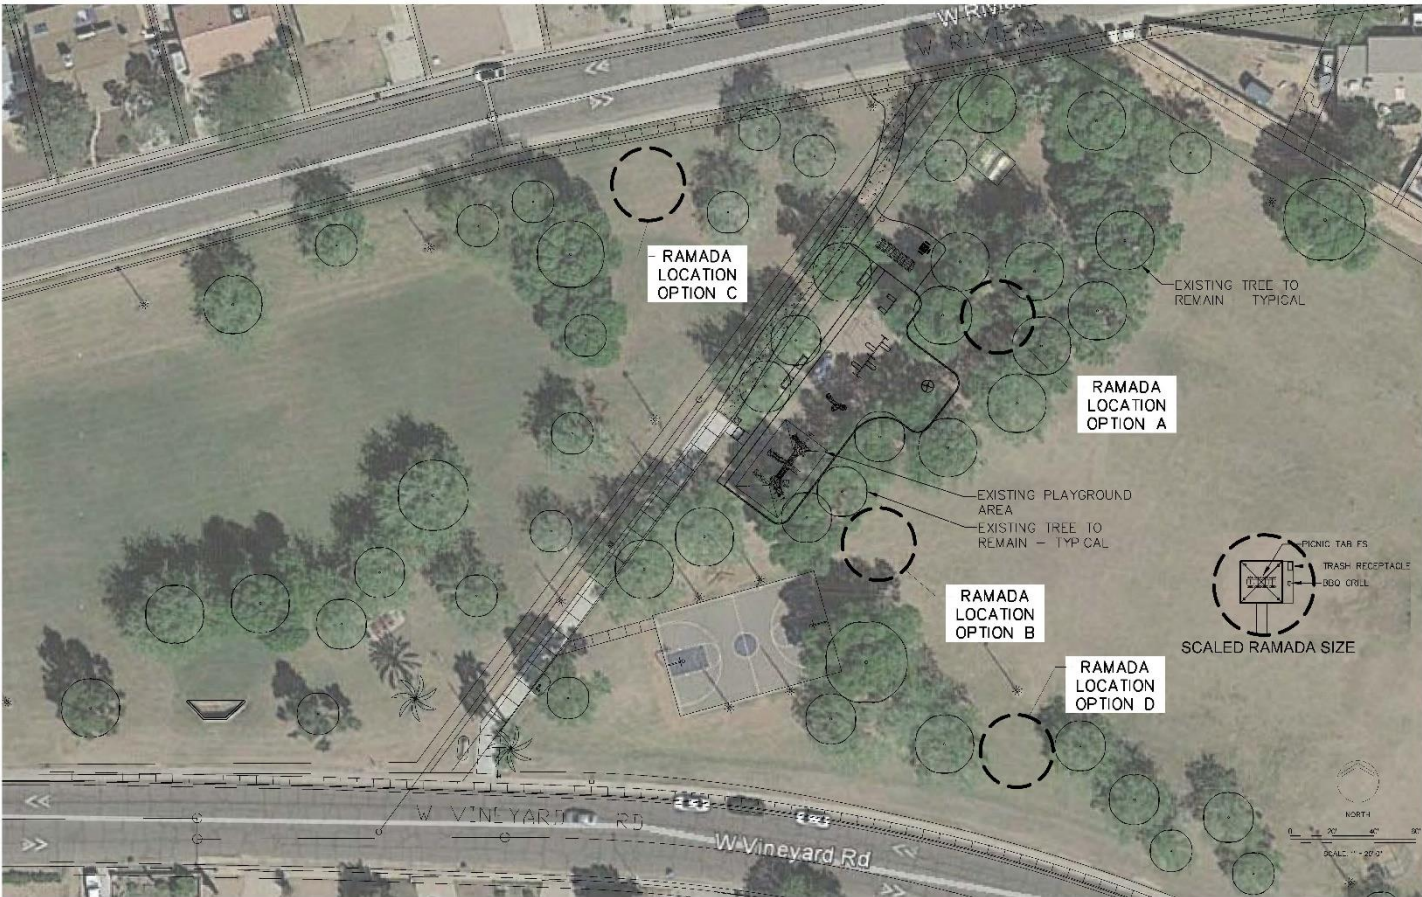

Erin_Kirkpatrick@tempe.gov
(480)350-8112

Svob Improvements

- Picnic Ramada (s)
- Associated walkways and lighting.

SVOB PARK SITE PLAN

SVOB PARK SITE PLAN AND RAMADA LAYOUT LOCATION OPTIONS

RAMADA LOCATION OPTION A

RAMADA LOCATION OPTION B

SVOB PARK RAMADA LAYOUT LOCATION OPTIONS

RAMADA LOCATION OPTION C

RAMADA LOCATION OPTION D

SVOB PARK RAMADA LAYOUT LOCATION OPTIONS

METAL POST FINISH

SCORED CMU BLOCK FINISH

NOTCHED CMU BLOCK FINISH

STONE VENEER FINISH

PICNIC RAMADA FINISH OPTIONS

How do I give my input?

Visit:

www.tempe.gov/ParkUpdates

Find Svob Park and click on the survey. (Link in the chat)

Questions?

Erin Kirkpatrick