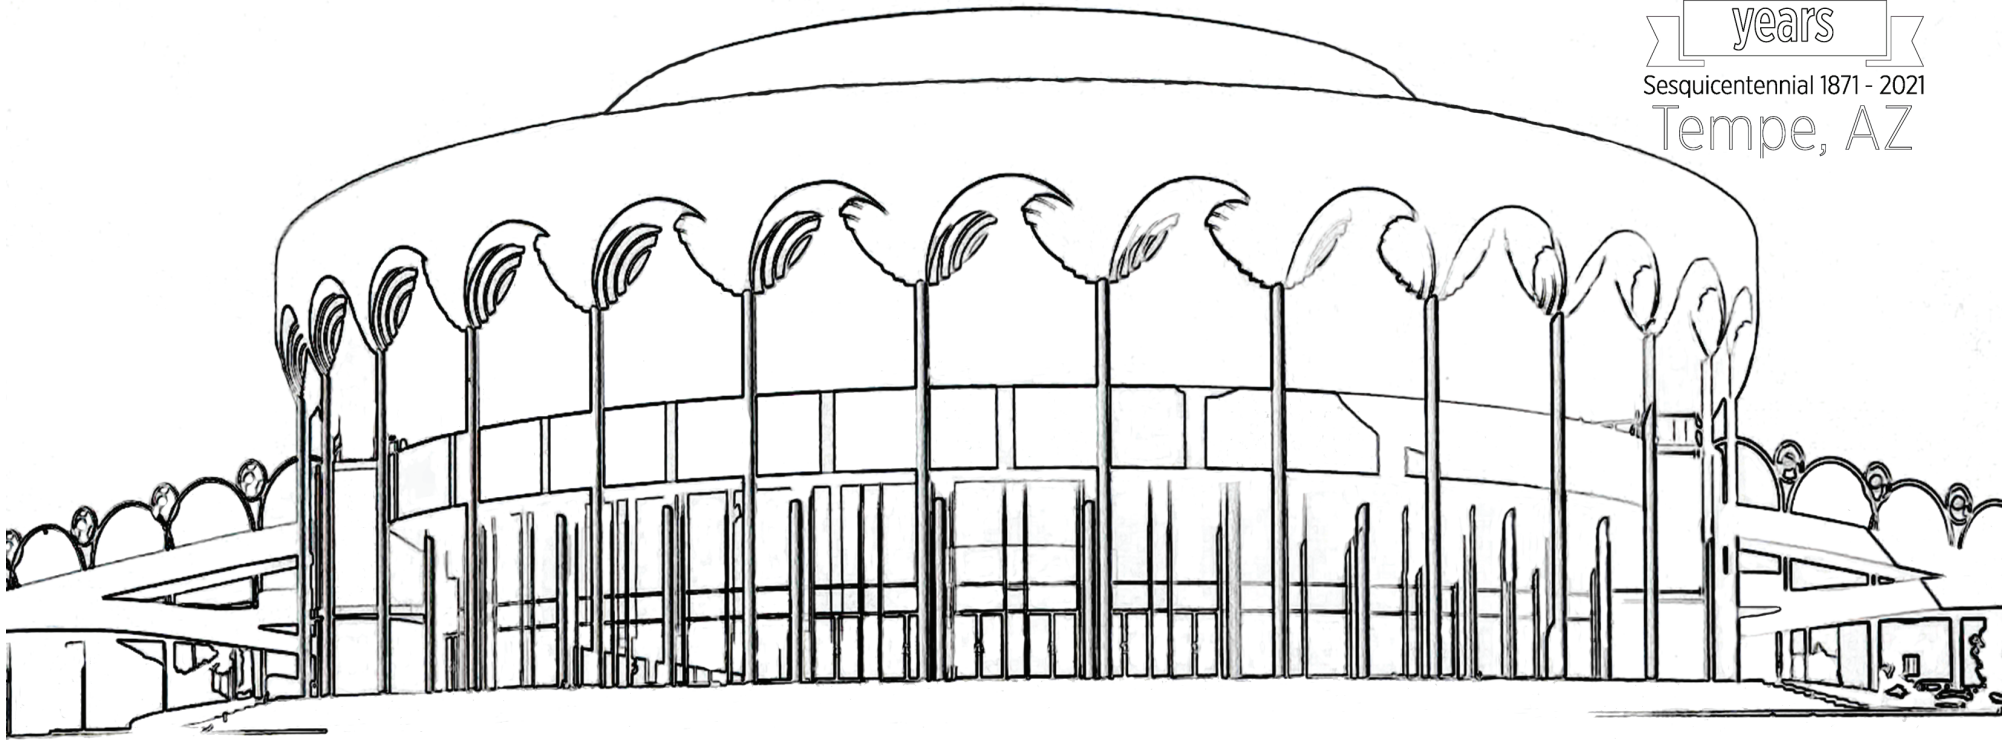

Celebrating
150
years
Sesquicentennial 1871 - 2021
Tempe, AZ

ASU Gammage

ASU Gammage was designed by architect Frank Lloyd Wright and was completed in 1964. It is named for former Arizona State University president Grady Gammage.

TEMPE
HISTORY
MUSEUM

COLOR YOUR COMMUNITY
TAKE-OUT TUESDAY
COLORING EXTRAVAGANZA

tempe.gov/ColorYourCommunity #coloryourcommunity
Want other COVID-19 safety tips? Visit tempe.gov/coronavirus.
Vaccine open to everyone 16 years and older.