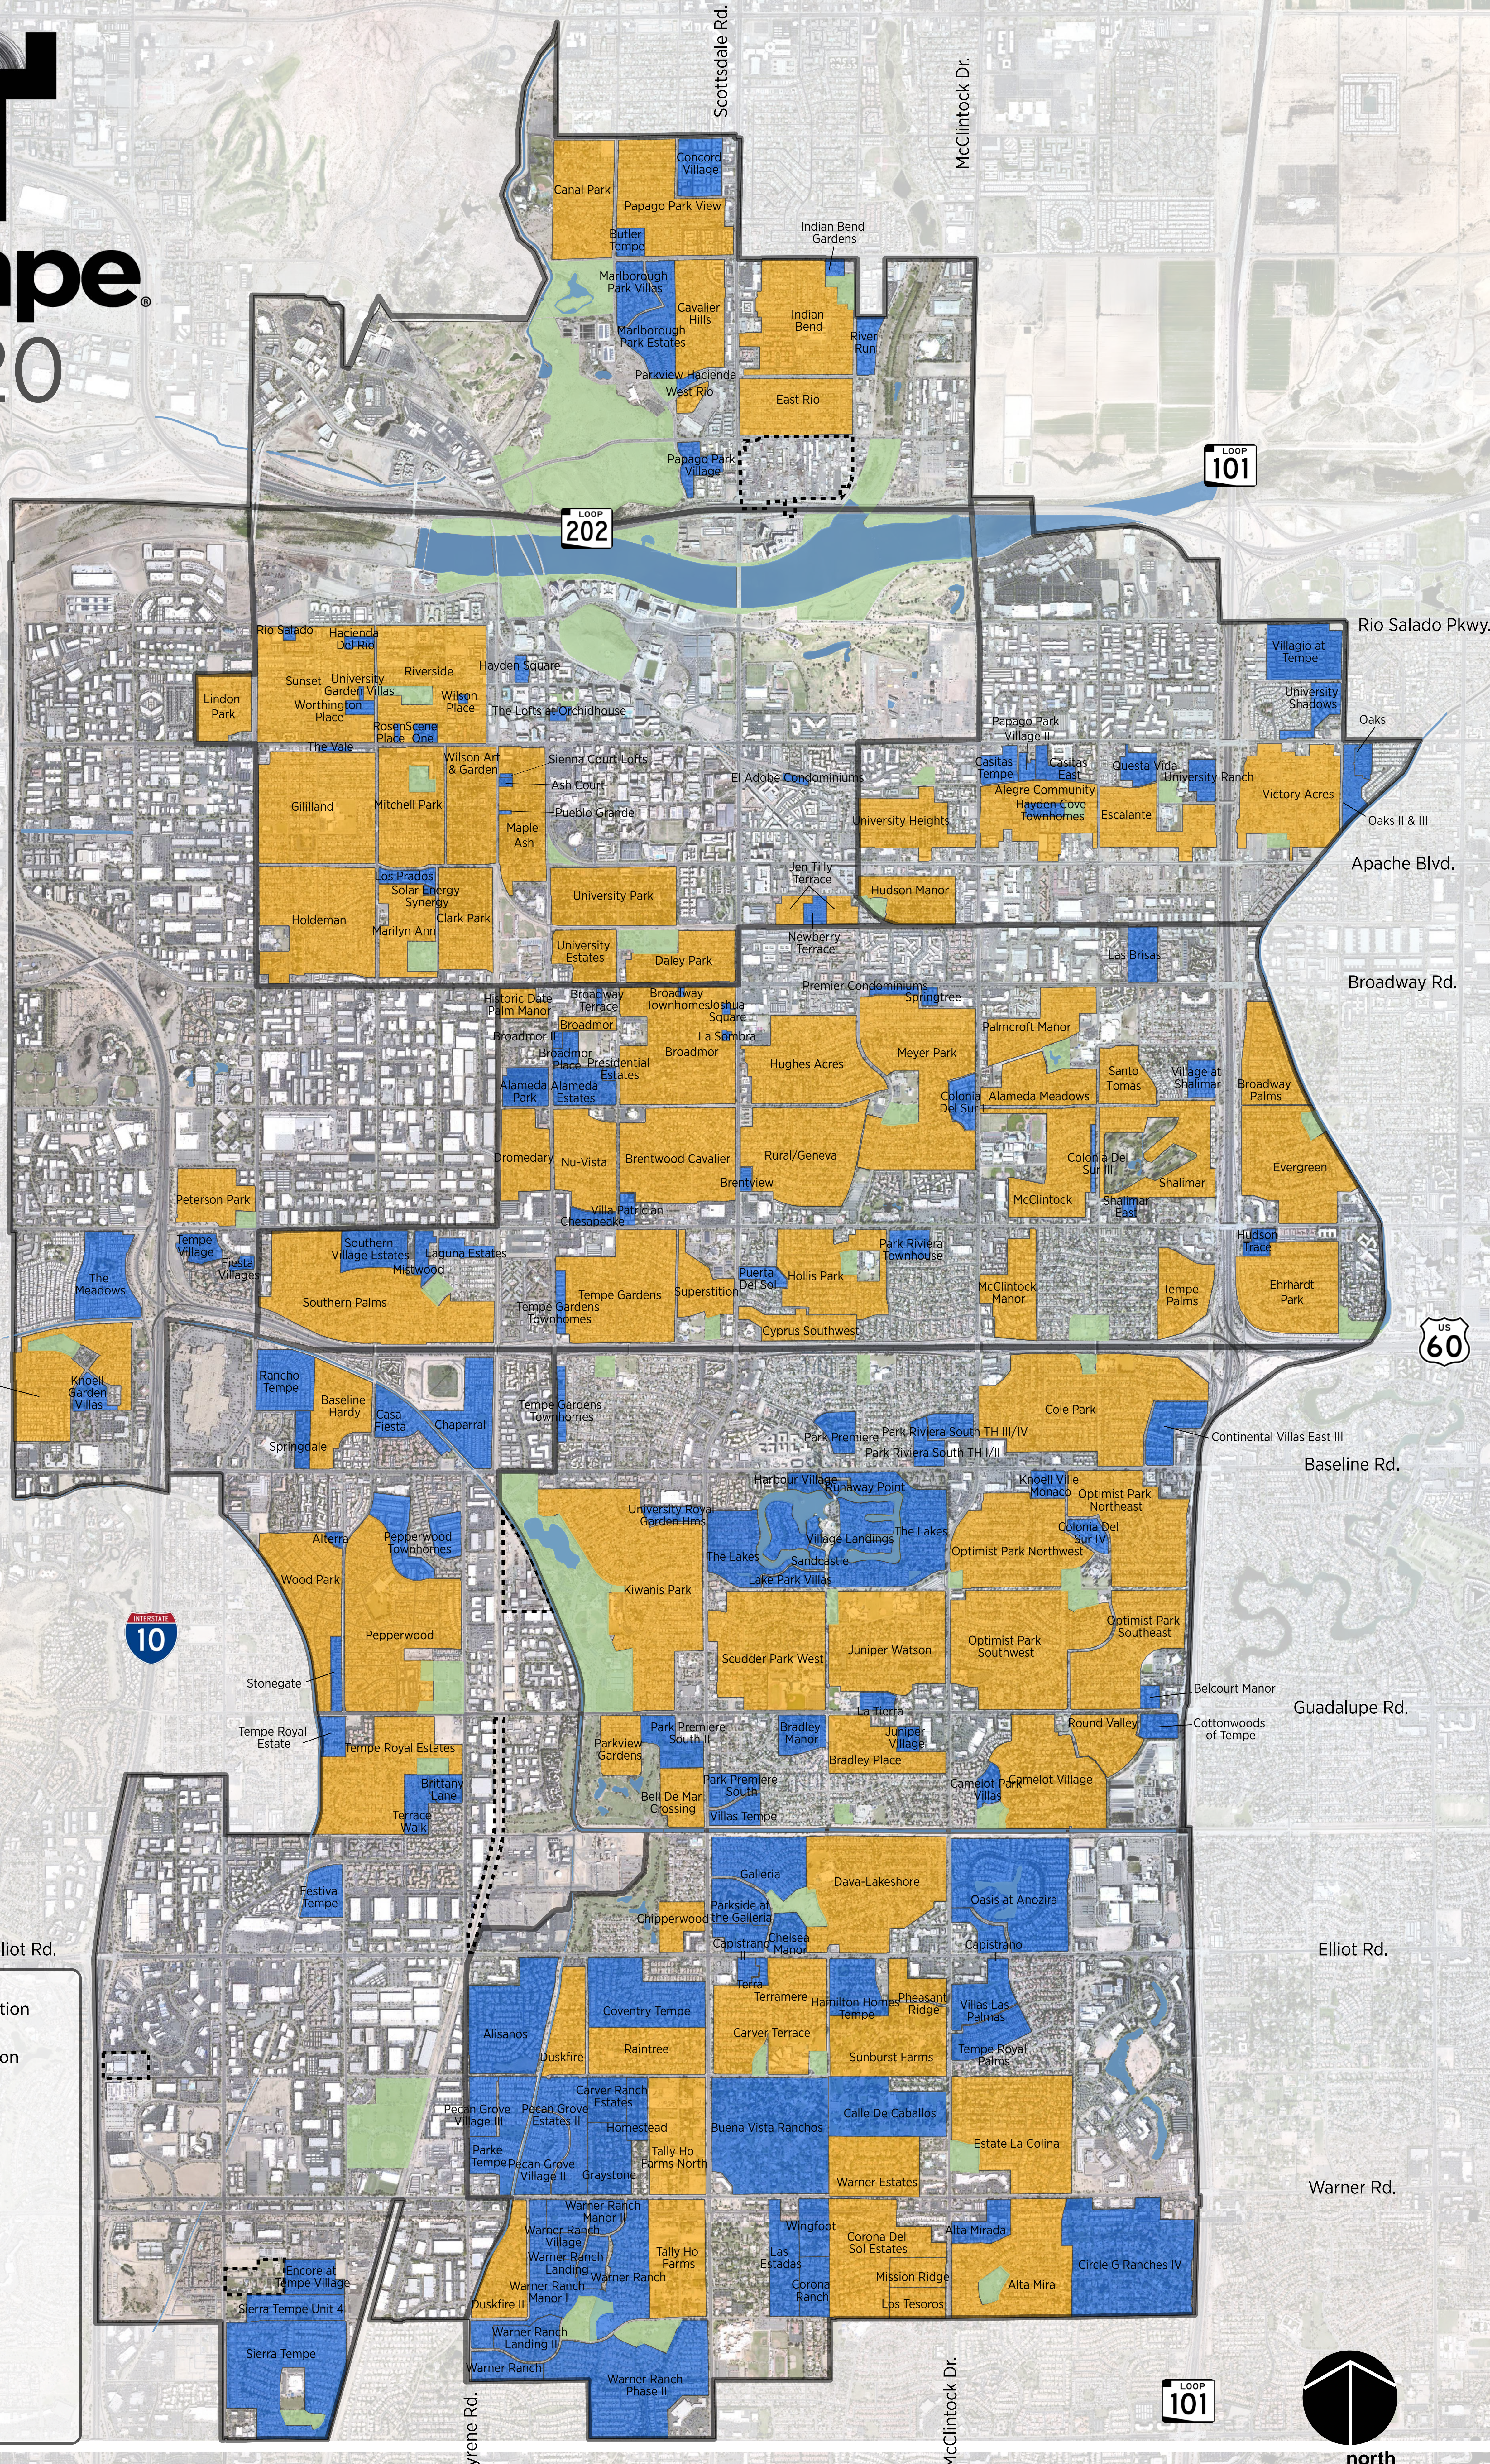

## 2020

- Neighborhood Association
- Homeowners Association
- Park
- 

University Dr.

Broadway Rd.

Southern Ave.

Baseline Rd.

Elliot Rd.

Kyrene Rd.

McClintock Dr.

Rio Salado Pkwy.

Apache Blvd.

Broadway Rd.

Baseline Rd.

Guadalupe Rd.

Elliot Rd.

Warner Rd.

Scottsdale Rd.

McClintock Dr.

Rio Salado Pkwy.

Apache Blvd.

Broadway Rd.

Baseline Rd.

Guadalupe Rd.

Elliot Rd.

Warner Rd.

north