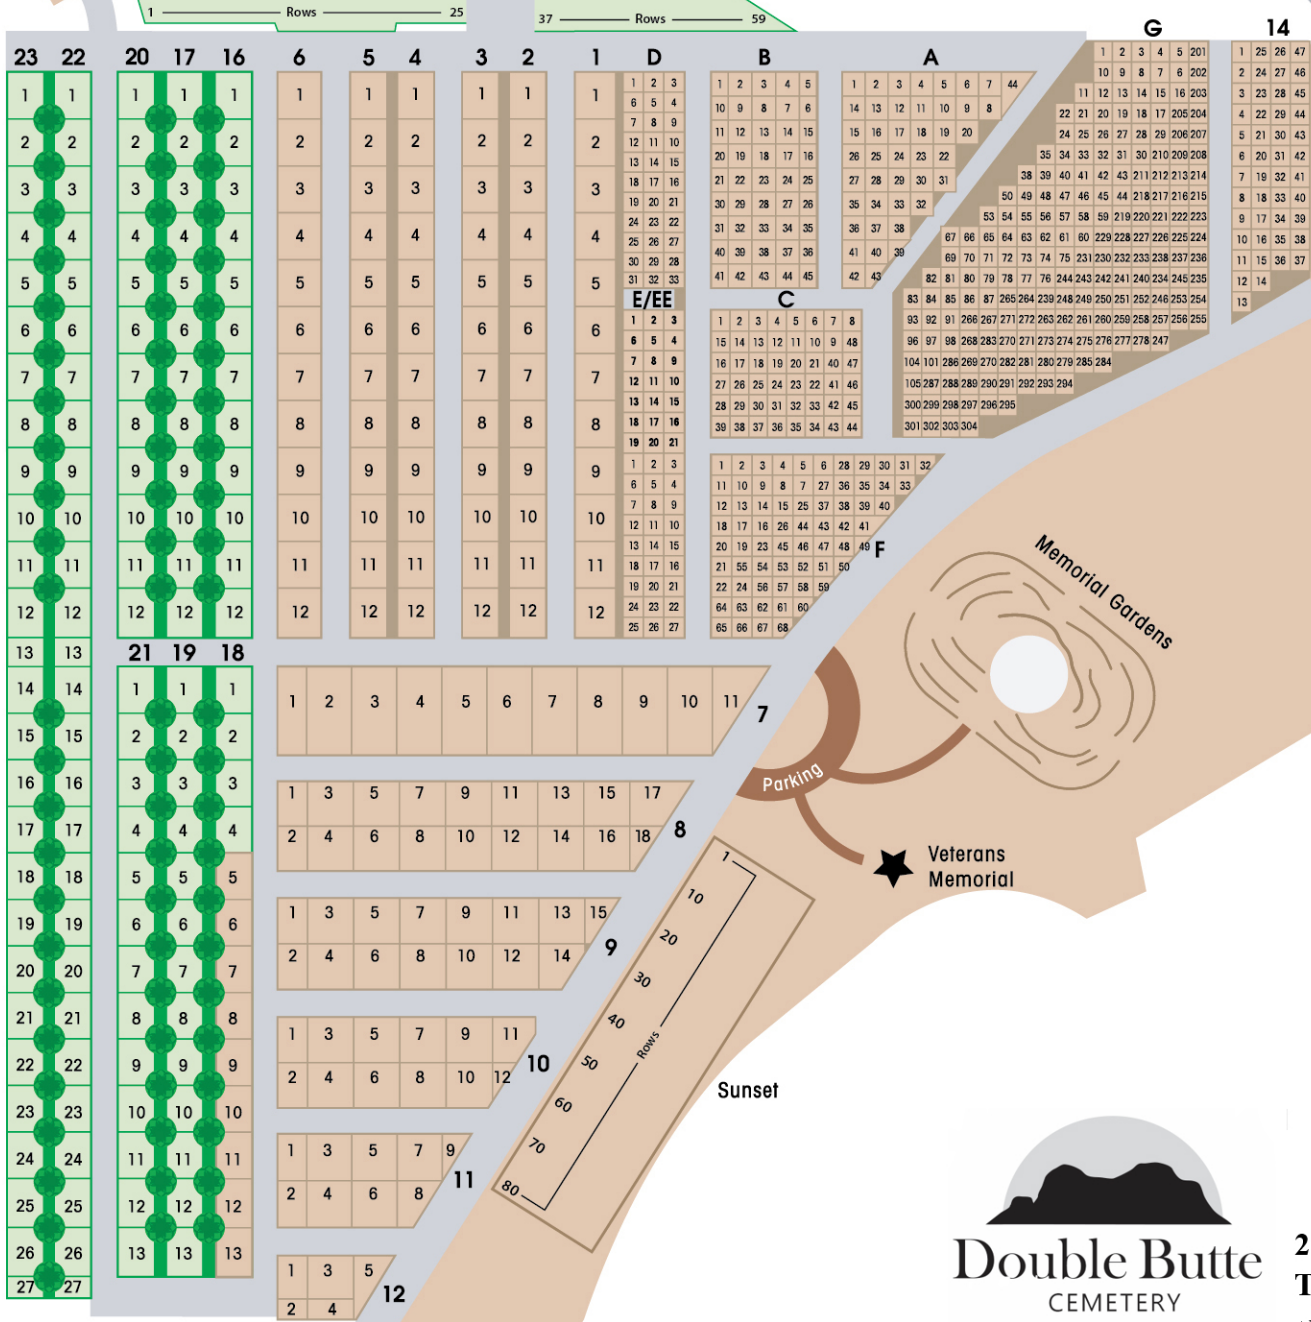

Broadway Road

Sunrise

Entrance

Parking

48th Street

2505 West Broadway Road  
Tempe AZ 85282

Administrative Office: 3500 South Rural Road, Suite 201, Tempe AZ 85282