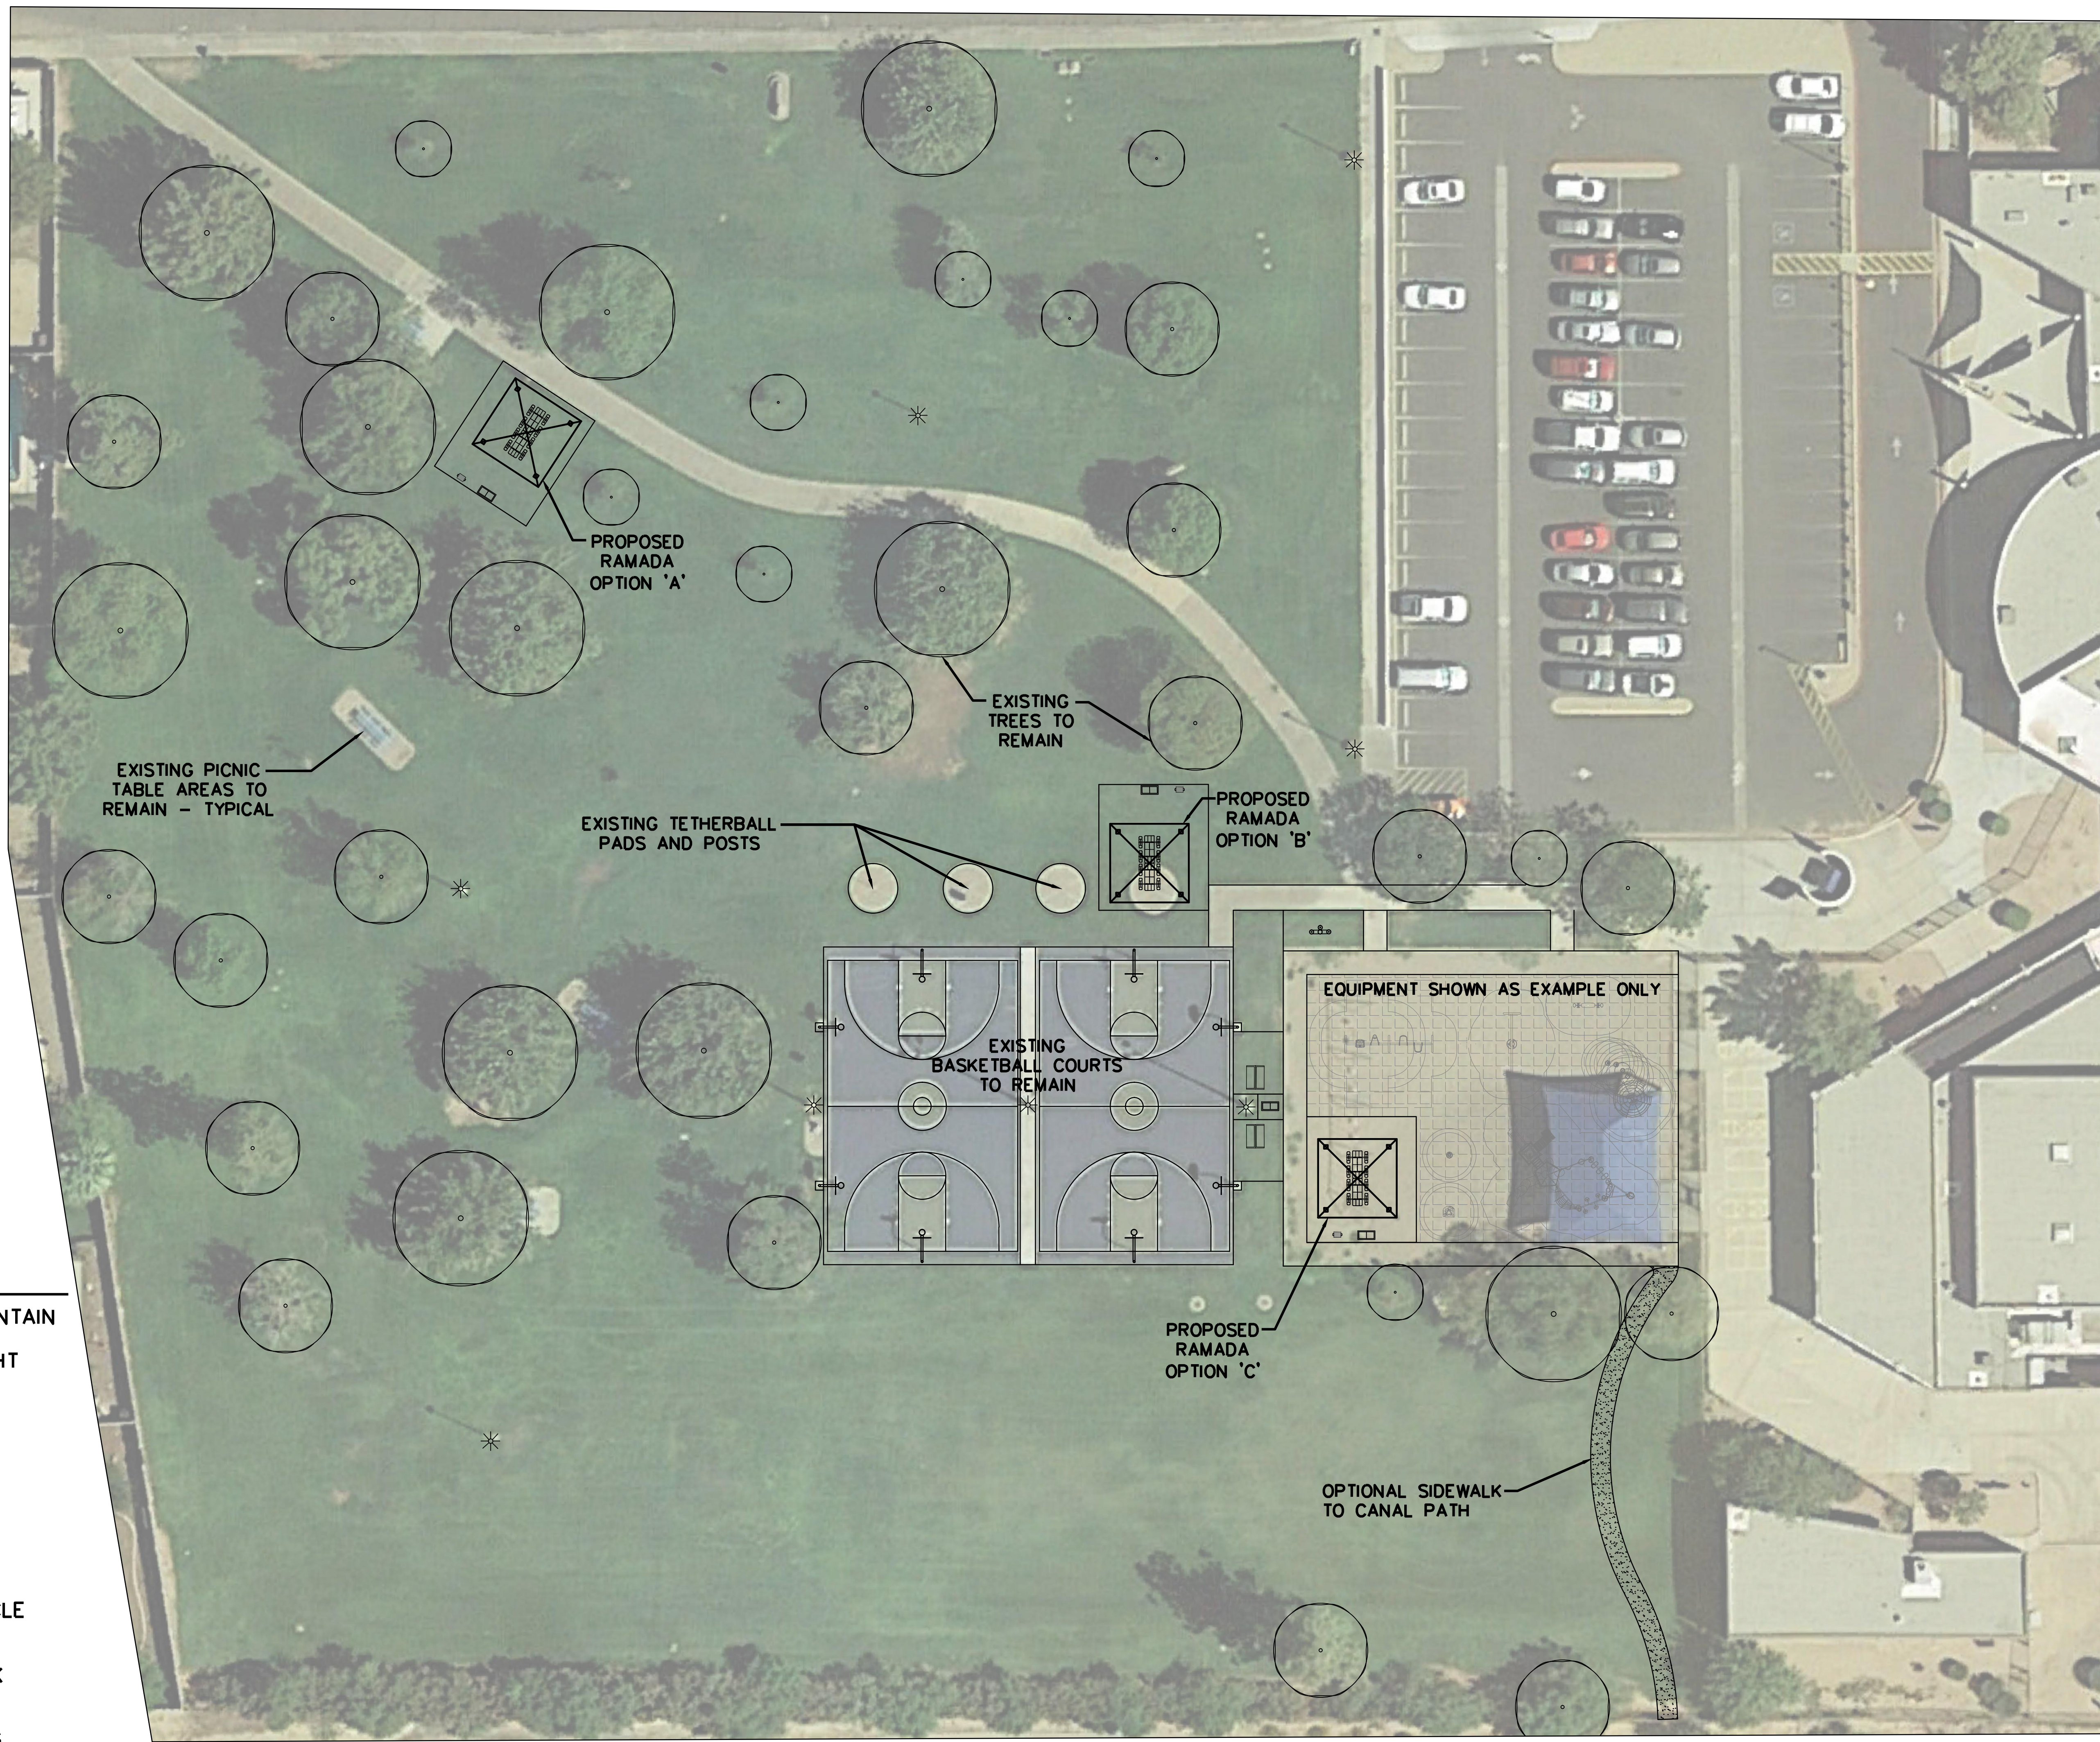

## REDDEN PARK EXISTING SITE PLAN

**LEGEND**

-  NEW DRINKING FOUNTAIN
-  EXISTING AREA LIGHT
-  NEW BENCH
-  NEW PICNIC TABLE
-  NEW PARK GRILL
-  NEW LANDFILL AND RECYCLE RECEPTACLE
-  OPTIONAL SIDEWALK
-  RUBBER SURFACING

**REDDEN PARK PLAYGROUND AND RAMADA LAYOUT PLAN**

PLAY STRUCTURE 2-5 YEAR OLD (TRADITIONAL)

PLAY STRUCTURE 2-5 YEAR OLD (MODERN)

PLAY STRUCTURE 5-12 YEAR OLD (TRADITIONAL)

PLAY STRUCTURE 5-12 YEAR OLD (MODERN)

TIRE SWING

ARCH SWINGS

TODDLER SWING

EXPRESSIONS SWING

GROUP SWING

TRACK RIDE

ORBITRON

VORTEX SPINNER

PICNIC RAMADA FINISH OPTIONS