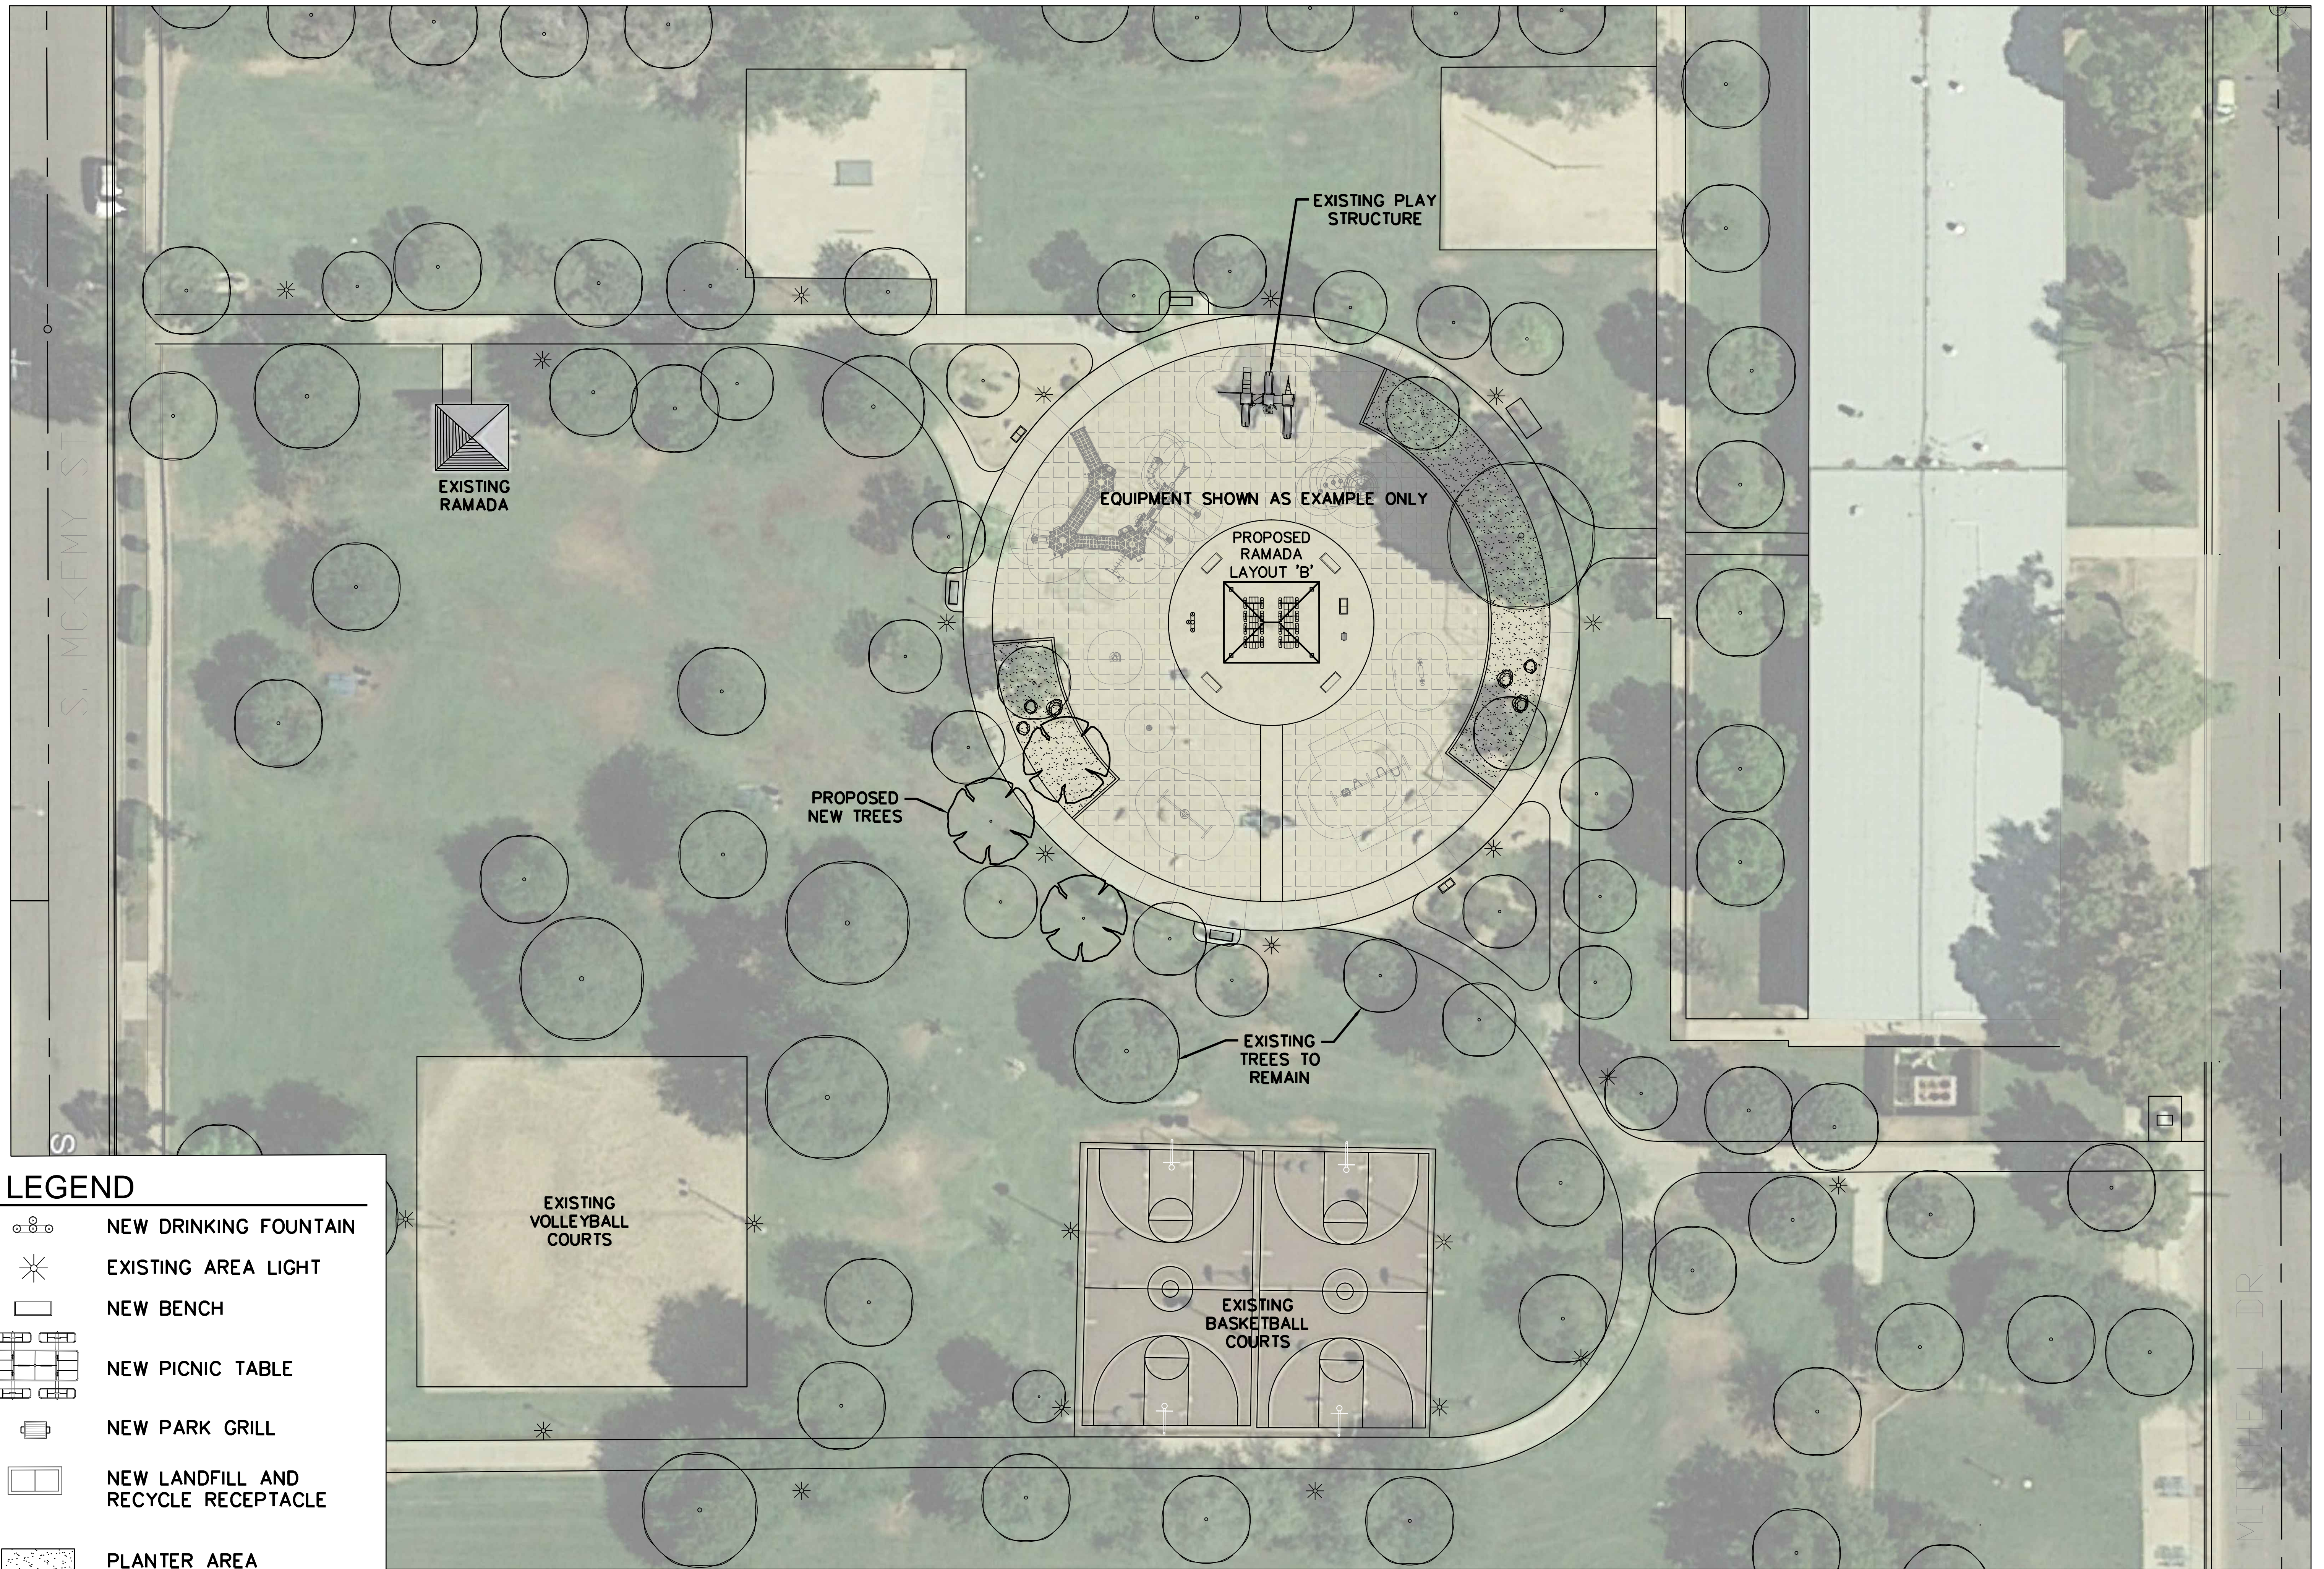

NORTH

MITCHELL PARK EXISTING SITE PLAN

LEGEND

-  NEW DRINKING FOUNTAIN
-  EXISTING AREA LIGHT
-  NEW BENCH
-  NEW PICNIC TABLE
-  NEW PARK GRILL
-  NEW LANDFILL AND RECYCLE RECEPTACLE
-  PLANTER AREA
-  RUBBER SURFACING
10,680 SQUARE FEET

MITCHELL PARK PLAYGROUND AND RAMADA LAYOUT PLAN 'A'

NORTH

LEGEND

-  NEW DRINKING FOUNTAIN
-  EXISTING AREA LIGHT
-  NEW BENCH
-  NEW PICNIC TABLE
-  NEW PARK GRILL
-  NEW LANDFILL AND RECYCLE RECEPTACLE
-  PLANTER AREA
-  RUBBER SURFACING
11,480 SQUARE FEET

MITCHELL PARK PLAYGROUND AND RAMADA LAYOUT PLAN 'B'

NORTH

LEGEND

-  NEW DRINKING FOUNTAIN
-  EXISTING AREA LIGHT
-  NEW BENCH
-  NEW PICNIC TABLE
-  NEW PARK GRILL
-  NEW LANDFILL AND RECYCLE RECEPTACLE
-  PLANTER AREA
-  RUBBER SURFACING
11,640 SQUARE FEET

MITCHELL PARK PLAYGROUND AND RAMADA LAYOUT PLAN 'C'

8" CIP

MITCHELL DR

S. MCKEMY ST

PLAY STRUCTURE 2-5 YEAR OLD (TRADITIONAL)

PLAY STRUCTURE 2-5 YEAR OLD (MODERN)

PLAY STRUCTURE 5-12 YEAR OLD (TRADITIONAL)

PLAY STRUCTURE 5-12 YEAR OLD (MODERN)