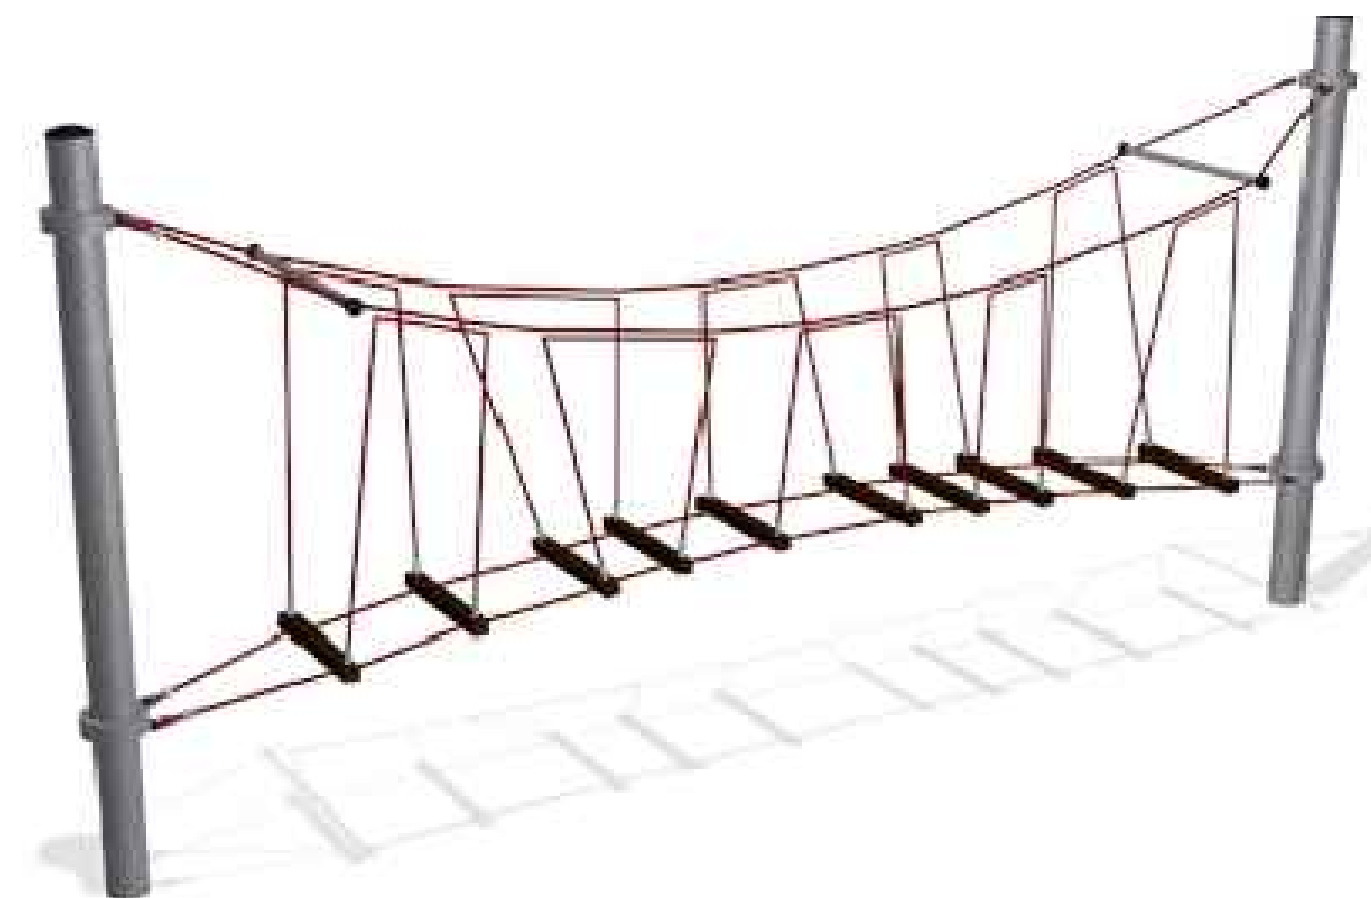

-  NEW DRINKING FOUNTAIN
-  EXISTING AREA LIGHT
-  NEW BENCH
-  NEW PICNIC TABLE
-  NEW PARK GRILL
-  NEW LANDFILL AND RECYCLE RECEPTACLE

**CORBELL PARK PLAYGROUND LAYOUT PLAN 'B'**

**LEGEND**

-  NEW DRINKING FOUNTAIN
-  EXISTING AREA LIGHT
-  NEW BENCH
-  NEW PICNIC TABLE
-  NEW PARK GRILL
-  NEW LANDFILL AND RECYCLE RECEPTACLE

PLAY STRUCTURE 5-12 YEAR OLD (TRADITIONAL)

PLAY STRUCTURE 5-12 YEAR OLD (MODERN)

TIRE SWING

ARCH SWINGS

TODDLER SWING

EXPRESSIONS SWING

GROUP SWING

TRACK RIDE

RIDGE BOULDER CLIMBER

TRIUMPH CLIMBER

NET CLIMBER

PLAY WEB CLIMBER

TRI-GEO CLIMBER

ADVENTURE TUBE

ROCK LOG

ROUND THE BEND

SWAY BRIDGE

ROCKY RIDGE

BOUNCE BUTTON

PLAYGROUND EQUIPMENT

GROUND MAZE IN RUBBER SURFACING

FITNESS STATIONS

HORSESHOE COURT

GAME TABLE