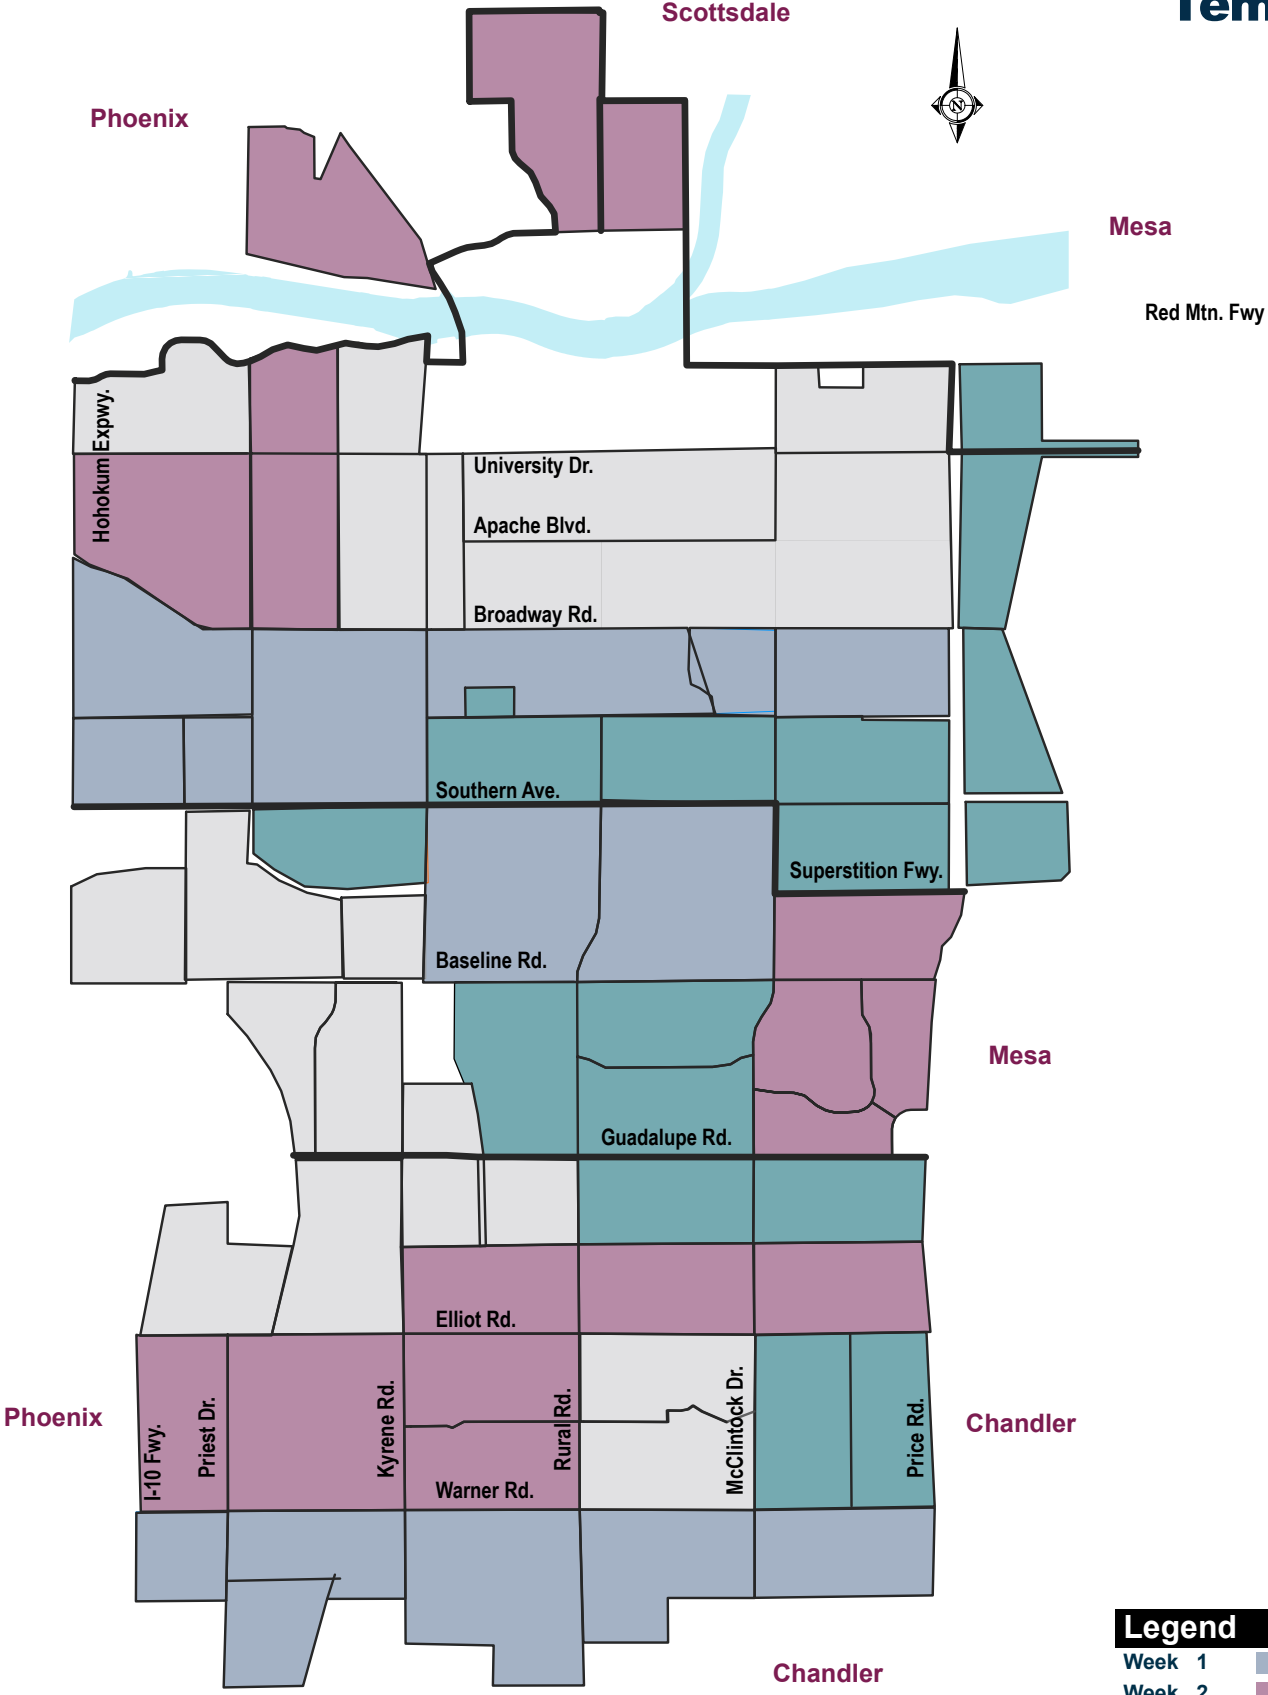

CITY OF TEMPE SWEEPING SCHEDULE

Legend	
Week 1	
Week 2	
Week 3	
Week 4	
Route Limit	