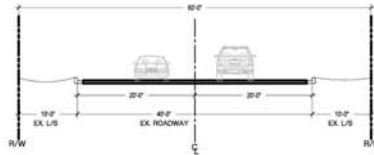

# Teal Section

segment Teal existing

SEGMENT TEAL EXISTING

segment Teal proposed

SEGMENT TYPE 05-1  
ALTERNATIVE - 1  
(TEAL) RESIDENTIAL

SEGMENT TYPE 05-2  
ALTERNATIVE - 2  
(TEAL) COMMERCIAL

## Teal Plan Los Feliz: Encanto to Broadway 60' R/W (30' / 30')