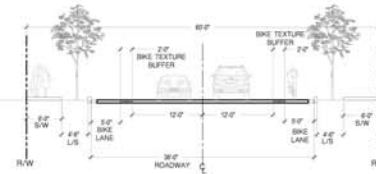

# Teal Section

segment Teal existing

SEGMENT TEAL EXISTING

segment Teal proposed

SEGMENT TYPE 05-1  
ALTERNATIVE - 1  
(TEAL) RESIDENTIAL

SEGMENT TYPE 05-2  
ALTERNATIVE - 2  
(TEAL) COMMERCIAL

## Teal Plan Los Feliz: Encanto to Broadway 60' R/W (30' / 30')