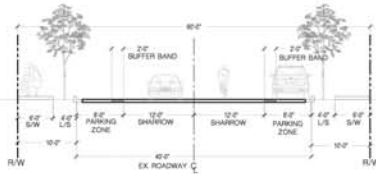

# Teal Section

segment Teal existing

SEGMENT TEAL EXISTING

segment Teal proposed

SEGMENT TYPE 05-1  
ALTERNATIVE - 1  
(TEAL) RESIDENTIAL

SEGMENT TYPE 05-2  
ALTERNATIVE - 2  
(TEAL) COMMERCIAL

## Teal Plan Los Feliz: Encanto to Broadway 60' R/W (30' / 30')