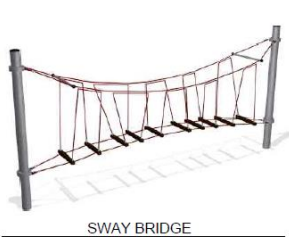

COMET SPINNER

Playground Equipment

UNITY DOME

RIDGE BOULDER CLIMBER

TRIUMPH CLIMBER

NET CLIMBER

ADVENTURE TUBE

TRI-GEO CLIMBER

MOON ROCK CLIMBER

ROCK LOG

ROUND THE BEND

SWAY BRIDGE

ROCKY RIDGE

BOUNCE BUTTON

Playground Equipment

PLAYGROUND SHADE SAIL STRUCTURE

PLAYGROUND HIP ROOF SHADE STRUCTURE

PICNIC RAMADA METAL ROOF STRUCTURE

PICNIC AREA SHADE SAIL STRUCTURE

PICNIC AREA HIP ROOF SHADE STRUCTURE

PICNIC RAMADA METAL ROOF STRUCTURE

DRUM CIRCLE

PAR FIT COURSE

TWO SEAT SEESAW