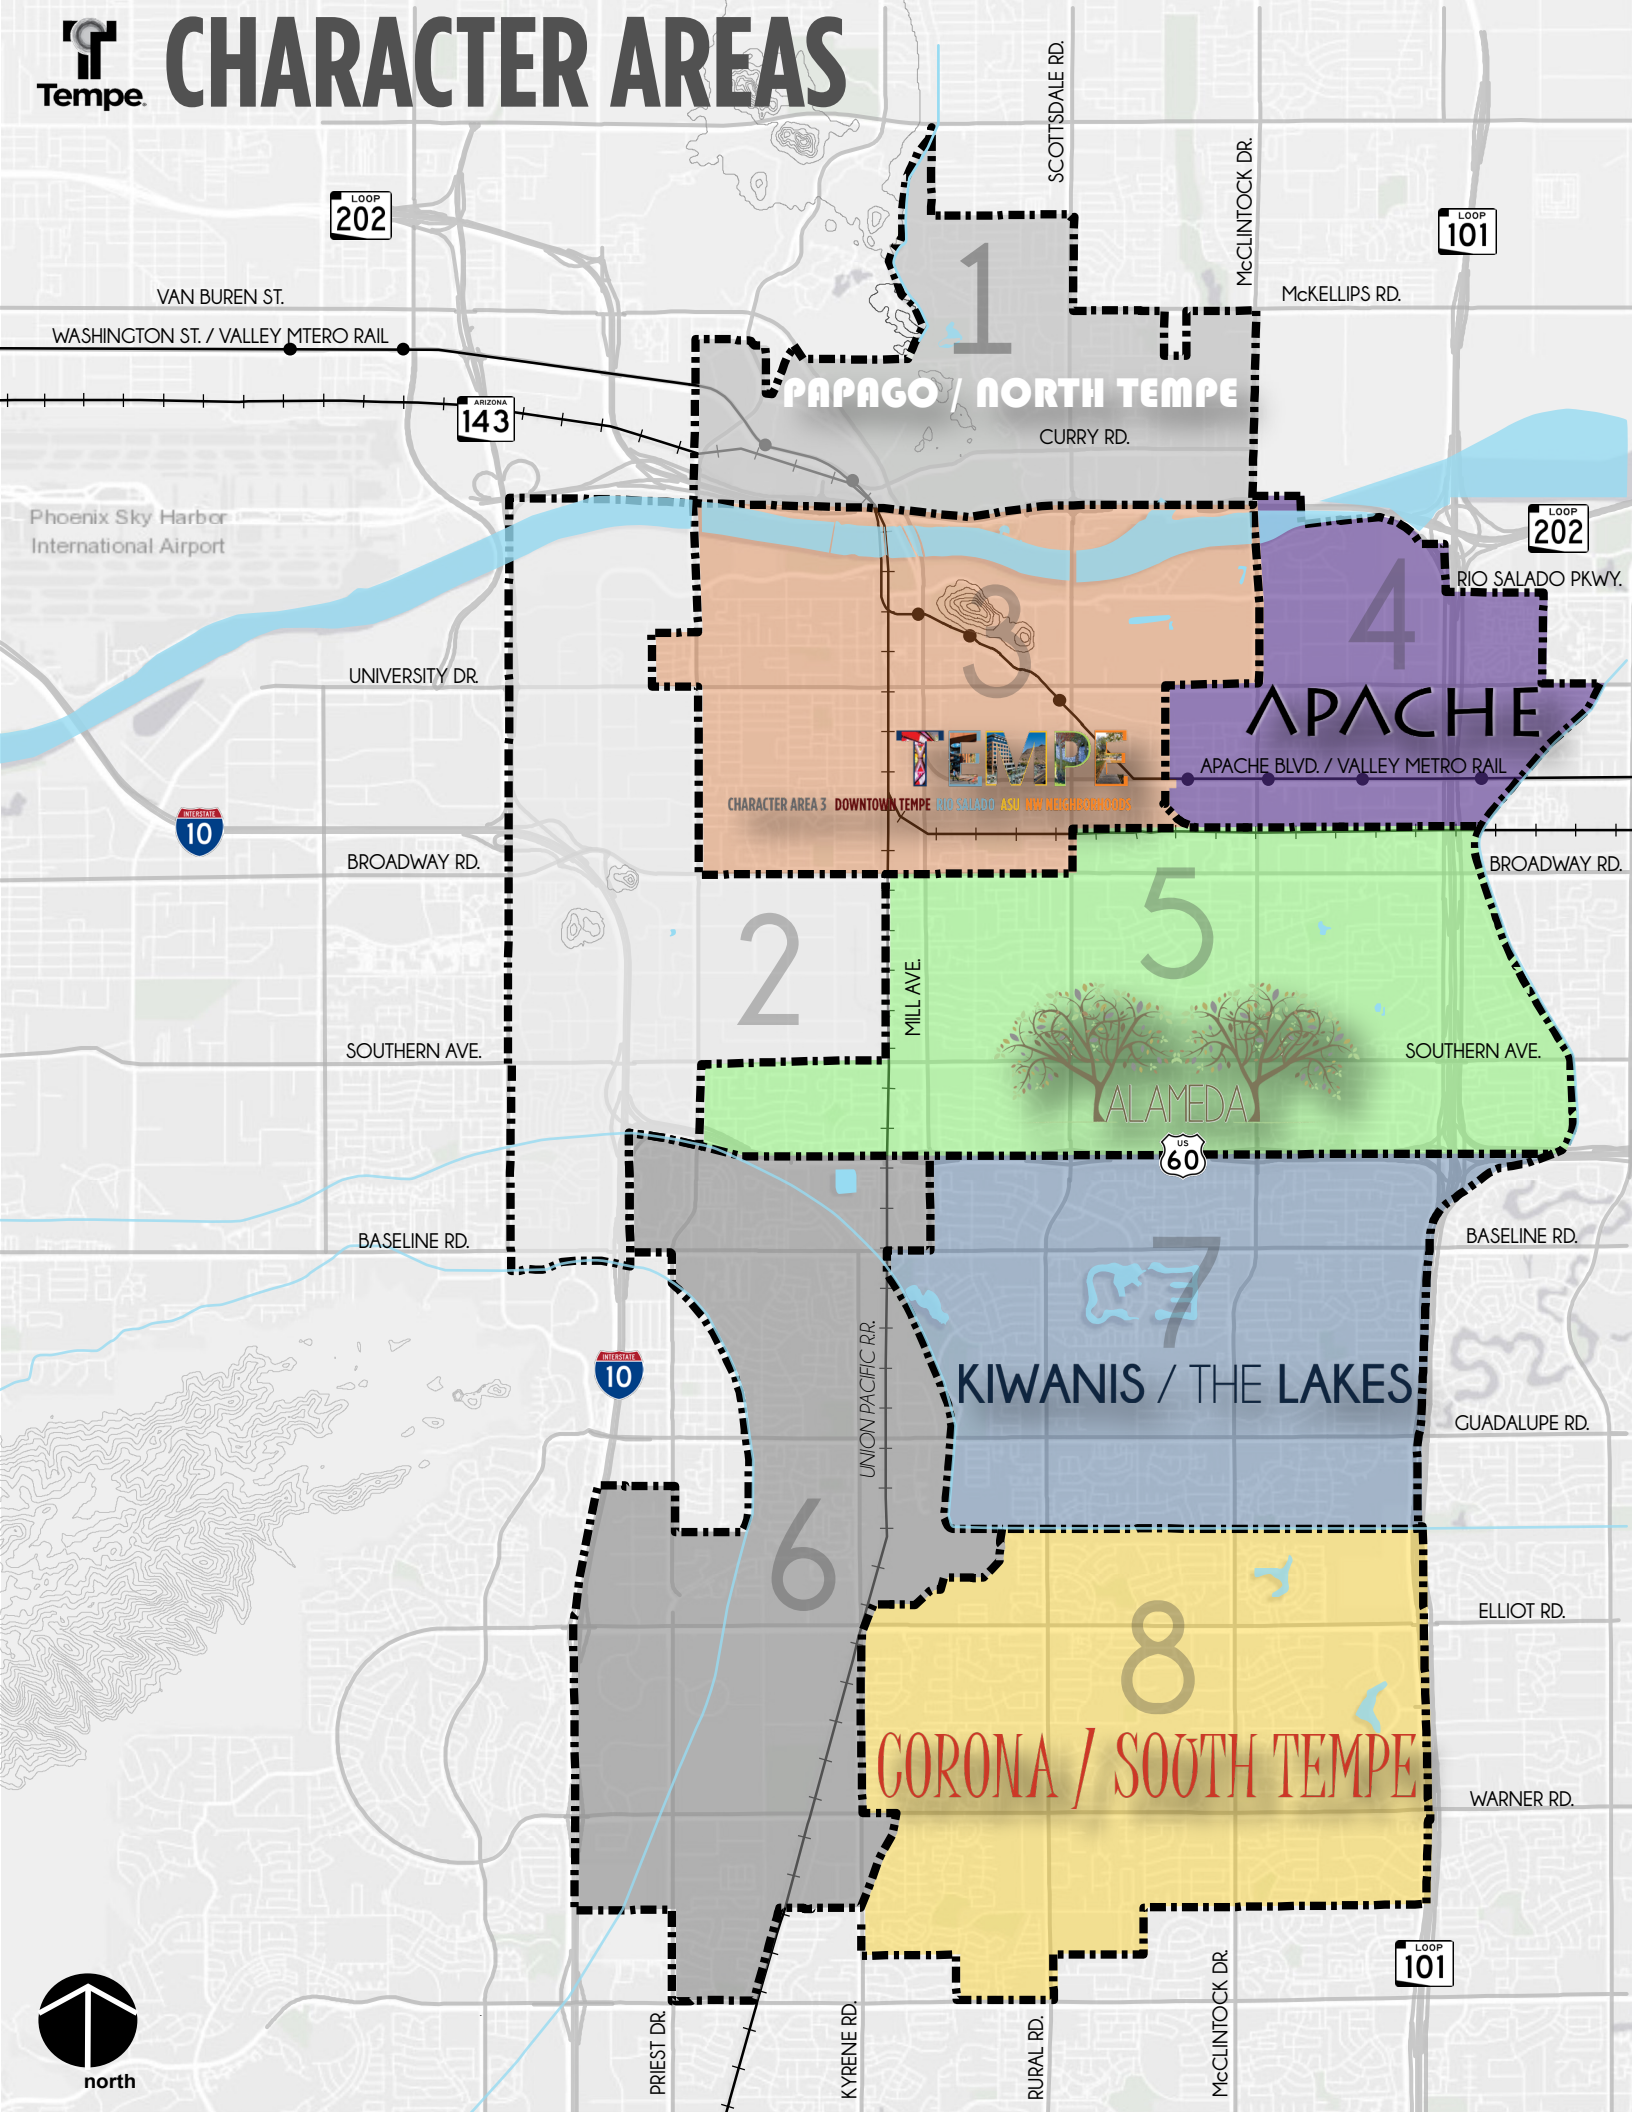

# CHARACTER AREAS

1  
**PAPAGO / NORTH TEMPE**

3  
**CHARACTER AREA 3 DOWNTOWN TEMPE**  
RIO SALADO ASU NEW NEIGHBORHOODS

4  
**APACHE**  
APACHE BLVD. / VALLEY METRO RAIL

5  
**ALAMEDA**

7  
**KIWANIS / THE LAKES**

8  
**CORONA / SOUTH TEMPE**

north