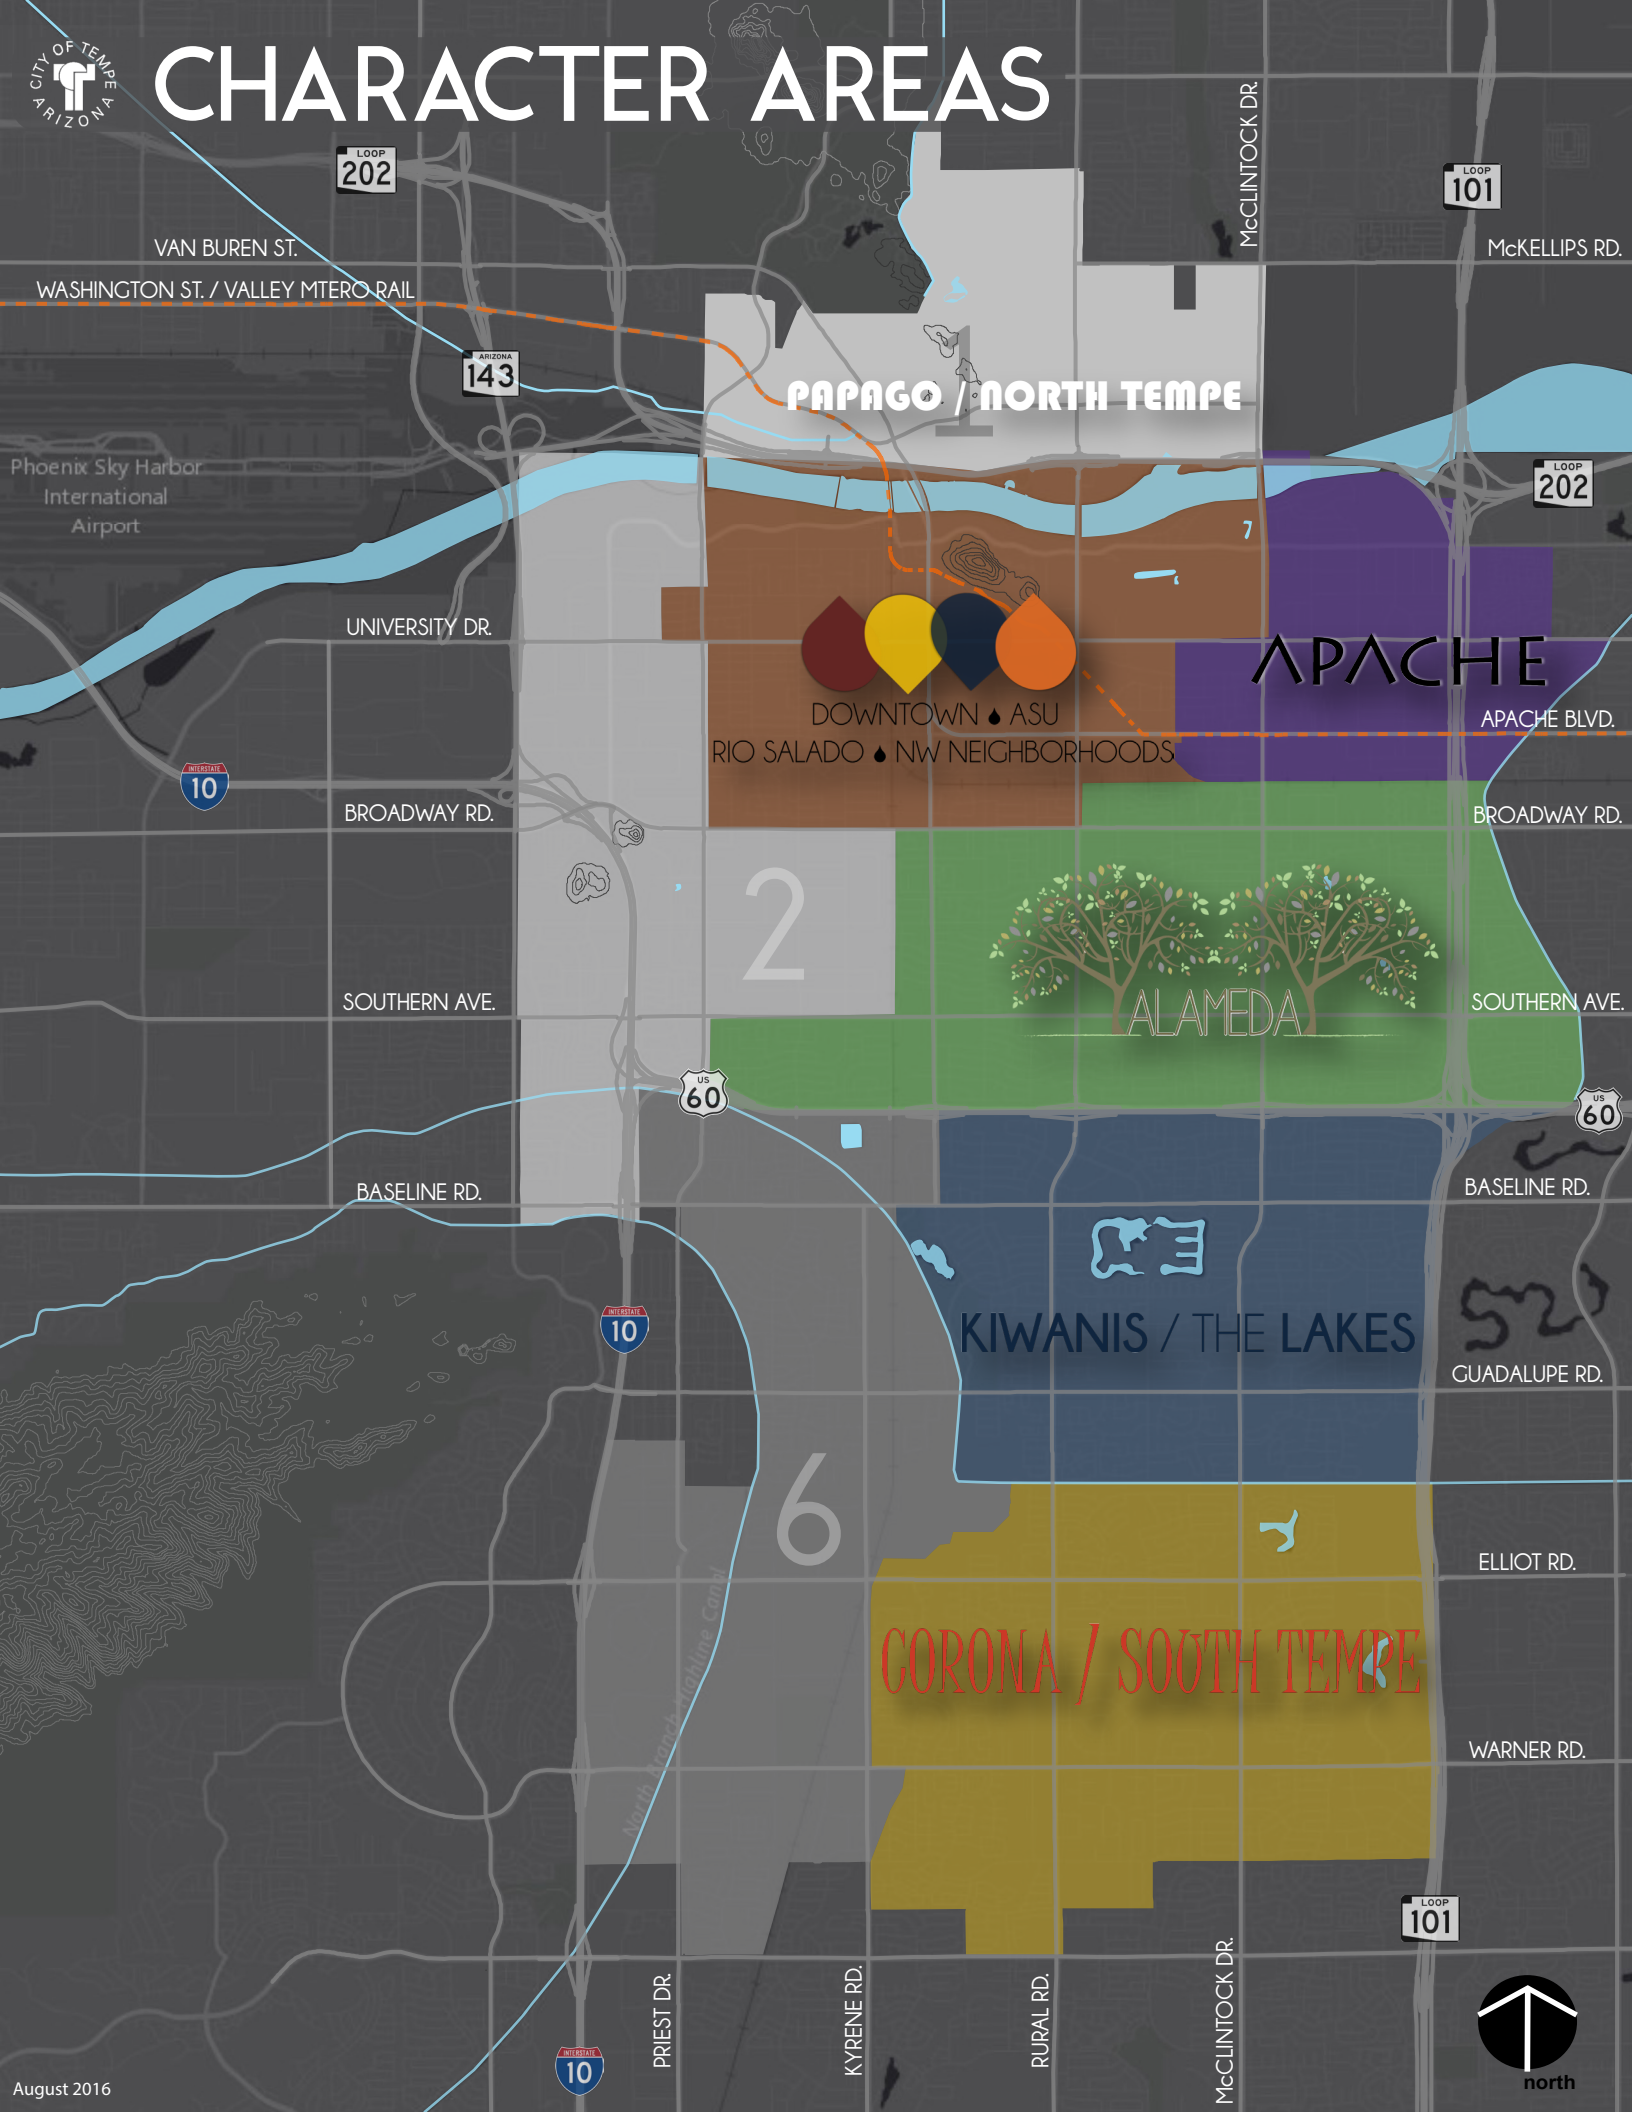

CHARACTER AREAS

LOOP 202

LOOP 101

VAN BUREN ST.

WASHINGTON ST. / VALLEY MTERO RAIL

McCLINTOCK DR.

McKELLIPS RD.

PAPAGO / NORTH TEMPE

LOOP 202

Phoenix Sky Harbor International Airport

UNIVERSITY DR.

APACHE

DOWNTOWN • ASU
RIO SALADO • NW NEIGHBORHOODS

APACHE BLVD.

10

BROADWAY RD.

BROADWAY RD.

2

ALAMEDA

SOUTHERN AVE.

SOUTHERN AVE.

60

60

BASELINE RD.

BASELINE RD.

KIWANIS / THE LAKES

GUADALUPE RD.

10

6

ELLIOT RD.

CORONA / SOUTH TEMPE

WARNER RD.