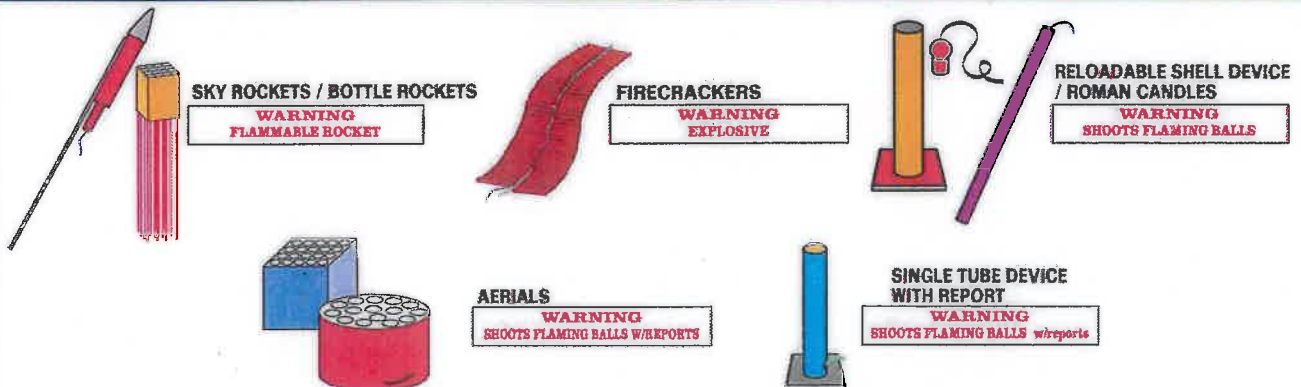

PROHIBITED "AERIAL" CONSUMER FIREWORKS-TEMPE

Except as part of a Permitted Public Fireworks Display

SKY ROCKETS / BOTTLE ROCKETS

WARNING FLAMMABLE ROCKET

FIRECRACKERS

WARNING EXPLOSIVE

RELOADABLE SHELL DEVICE / ROMAN CANDLES

WARNING SHOOTS FLAMING BALLS

AERIALS

WARNING SHOOTS FLAMING BALLS w/REPORTS

SINGLE TUBE DEVICE WITH REPORT

WARNING SHOOTS FLAMING BALLS w/REPORTS